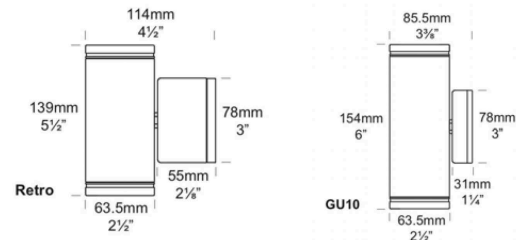

PROJECT	
TYPE	
NOTES	

PILLAR LITE

OUTDOOR

BY HUNZA

PRODUCT NAME	Pillar Lite
DESIGNER	Hunza
MANUFACTURER	Hunza
PRODUCT CODE	<p>73-92 (White Birch) 73-94 (Dark Anotec Grey) 73-98 (Bronze) 73-99 (Silver Star) 73-97 (Metallic Silver) 73-91 (Solid Copper) 73-95 (316 Stainless Steel)</p> <p>Retro: 73-210 (Black) 73-213 (White) 73-212 (White Birch) 73-214 (Dark Anotec Grey) 73-218 (Bronze) 73-219 (Silver Star) 73-217 (Metallic Silver) 73-211 (Solid Copper) 73-215 (316 Stainless Steel)</p> <p>GU10: 73-90GU (Black) 73-91GU (Copper) 73-92GU (WB) 73-93GU (W) 73-94GU (DAGr) 73-95GU (Stainless Steel) 73-96GU (Corten) 73-97GU (Met Silver) 73-98GU (Br) 73-99GU (SStar)</p>

MATERIAL	Solid Copper 316 Stainless Steel Powder-coated Aluminium
LIGHT SOURCE	2x Sora MR16 LED 7.5W
OTHER LAMP OPTIONS	GU10 LED (2x Sora GU10 LED 7.5W)
CATEGORY	Outdoor
FINISHES	Black, White, White Birch, Dark Anotec, Grey Bronze, Silver Star, Metallic Silver, Solid Copper, 316 Stainless Steel, Corten.
DIMENSIONS	63.5 x 139 (H) mm GU10: 153 (H) x 94.5 (W) mm
IP	66
ORIGIN	New Zealand
WARRANTY	5 Years 10 Years (Solid Copper & 316 Stainless Steel)