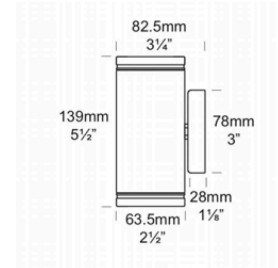

PROJECT	
TYPE	
NOTES	

PILLAR LITE

OUTDOOR

BY HUNZA

PRODUCT NAME	Pillar Lite
DESIGNER	Hunza
MANUFACTURER	Hunza
PRODUCT CODE	<p>73-92 (White Birch) 73-94 (Dark Anotec Grey) 73-98 (Bronze) 73-99 (Silver Star) 73-97 (Metallic Silver) 73-91 (Solid Copper) 73-95 (316 Stainless Steel)</p> <p>Retro: 73-210 (Black) 73-213 (White) 73-212 (White Birch) 73-214 (Dark Anotec Grey) 73-218 (Bronze) 73-219 (Silver Star) 73-217 (Metallic Silver) 73-211 (Solid Copper) 73-215 (316 Stainless Steel)</p> <p>GU10: 73-90GU (Black) 73-91GU (Copper) 73-92GU (WB) 73-93GU (W) 73-94GU (DAGr) 73-95GU (Stainless Steel) 73-96GU (Corten) 73-97GU (Met Silver) 73-98GU (Br) 73-99GU (SStar)</p>

MATERIAL	Solid Copper 316 Stainless Steel Powder-coated Aluminium
LIGHT SOURCE	2x Sora MR16 LED 7.5W
OTHER LAMP OPTIONS	GU10 LED (2x Sora GU10 LED 7.5W)
CATEGORY	Outdoor
FINISHES	Black, White, White Birch, Dark Anotec, Grey Bronze, Silver Star, Metallic Silver, Solid Copper, 316 Stainless Steel, Corten.
DIMENSIONS	63.5 x 139 (H) mm GU10: 153 (H) x 94.5 (W) mm
IP	66
ORIGIN	New Zealand
WARRANTY	5 Years 10 Years (Solid Copper & 316 Stainless Steel)