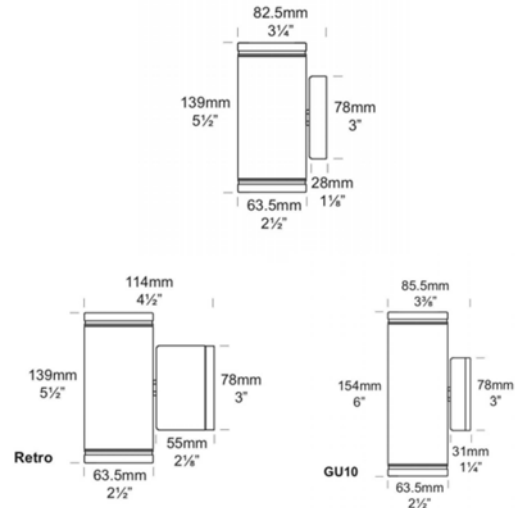

## PILLAR LITE

**OUTDOOR**

BY HUNZA

<b>PRODUCT NAME</b>	Pillar Lite	<b>MATERIAL</b>	Solid Copper 316 Stainless Steel Powder-coated Aluminium
<b>DESIGNER</b>	Hunza	<b>LIGHT SOURCE</b>	2x Soraa MRI16 LED 7.5W
<b>MANUFACTURER</b>	Hunza	<b>OTHER LAMP OPTIONS</b>	GU10 LED (2x Soraa GU10 LED 7.5W)
<b>PRODUCT CODE</b>	73-90 (Black) 73-92 (White Birch) 73-94 (Dark Anotec Grey) 73-98 (Bronze) 73-99 (Silver Star) 73-97 (Metallic Silver) 73-91 (Solid Copper) 73-95 (316 Stainless Steel)  <b>Retro:</b> 73-210 (Black) 73-213 (White) 73-212 (White Birch) 73-214 (Dark Anotec Grey) 73-218 (Bronze) 73-219 (Silver Star) 73-217 (Metallic Silver) 73-211 (Solid Copper) 73-215 (316 Stainless Steel)  <b>GU10:</b> 73-90GU (Black) 73-91GU (Copper) 73-92GU (WB) 73-93GU (W) 73-94GU (DAGr) 73-95GU (Stainless Steel) 73-96GU (Corten) 73-97GU (Met Silver) 73-98GU (Br) 73-99GU (SStar)	<b>BEAM ANGLES</b>	15°, 25°, 38°, 60°
<b>CATEGORY</b>	Outdoor	<b>FINISHES</b>	Black, White, White Birch, Dark Anotec, Grey Bronze Silver Star, Metallic Silver, Solid Copper, 316 Stainless Steel, Corten.
		<b>DIMENSIONS</b>	63.5 x 139 (H) mm <b>GU10:</b> 153 (H) x 94.5 (W) mm
		<b>IP</b>	66
		<b>ORIGIN</b>	New Zealand
		<b>WARRANTY</b>	Electronics = 5 years Body Cop/SS = 10 years Body Aluminium = 5 years