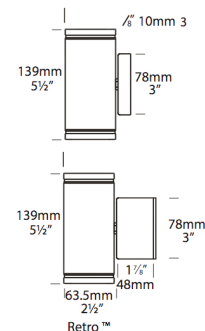

DRAWING

PERTH
T +61 08 9240 1008
F +61 08 9240 1178
sales@radiantlighting.com.au

SYDNEY
T 1300 438 609
F 1300 438 610
sydney@radiantlighting.com.au

MELBOURNE
T 1300 438 609
F 1300 438 610
melbourne@radiantlighting.com.au

BRISBANE
T 1300 438 609
F 1300 438 610
brisbane@radiantlighting.com.au