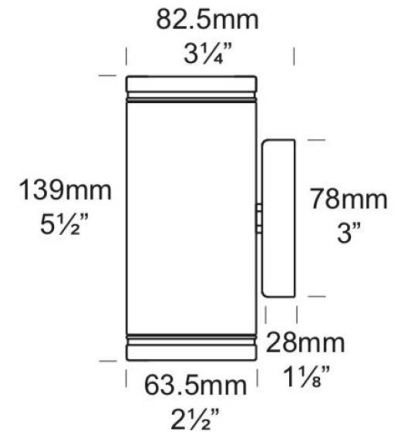

PROJECT	
TYPE	
NOTES	

PILLAR LITE (PURE LED)

OUTDOOR

BY HUNZA

PRODUCT NAME	Pillar Lite
DESIGNER	Hunza
MANUFACTURER	Hunza
PRODUCT CODE	<p>PURE LED:</p> <p>73-90PURE (E-Coat Black) 73-91PURE (Solid Copper) 73-92PURE (White Birch) 73-93PURE (E-Coat White) 73-94PURE (Dark Grey) 73-95PURE (Stainless Steel) 73-96PURE (E-Coat Corten) 73-97PURE (Metallic Silver) 73-98PURE (Bronze) 73-99PURE (Silver Star)</p>
CATEGORY	Outdoor
MATERIAL	Solid Copper 316 Stainless Steel Powder-coated Aluminium

LIGHT SOURCE	LED 6W (600 Lumens @ 1050mA)
BEAM ANGLES	15°, 25°, 38°, 60°
FINISHES	E-Coat Black, Solid Copper, Stainless Steel, E-Coat Green, E-Coat Dark Grey, E-Coat White Birch, Corten, Metallic Silver, E-Coat Bronze, Silver Star
DIMENSIONS	63.5 x 139 (H) mm
IP	66
ORIGIN	New Zealand
WARRANTY	Body Cop/SS = 10 years Body Aluminium = 5 years LED Lamp = 3 Years

LIGHT SOURCE	2x SORAA MR16 LED 7.5W OR 2 X SORAA GU10 LED 7.5W
BEAM ANGLES	36°
FINISHES	E-Coat Black, Solid Copper, Stainless Steel, E-Coat Green, E-Coat Dark Grey, E-Coat White Birch, Corten, Metallic Silver, E-Coat Bronze, Silver Star
DIMENSIONS	12V: 63.5 x 139 (H) mm GU10: 153 (H) x 94.5 (W) mm
IP	66
ORIGIN	New Zealand
WARRANTY	Body Cop/SS = 10 years Body Aluminium = 5 years LED Lamp = 3 Years