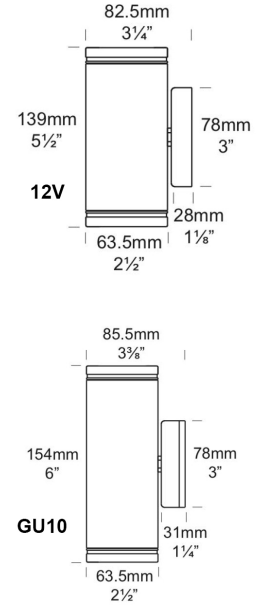

PROJECT	
TYPE	
NOTES	

PILLAR LITE (PURE LED)

OUTDOOR

BY HUNZA

PRODUCT NAME	Pillar Lite
DESIGNER	Hunza
MANUFACTURER	Hunza
PRODUCT CODE	<p>PURE LED:</p> <p>73-90PURE (E-Coat Black) 73-91PURE (Solid Copper) 73-92PURE (White Birch) 73-93PURE (E-Coat White) 73-94PURE (Dark Grey) 73-95PURE (Stainless Steel) 73-96PURE (E-Coat Corten) 73-97PURE (Metallic Silver) 73-98PURE (Bronze) 73-99PURE (Silver Star)</p>
CATEGORY	Outdoor
MATERIAL	Solid Copper 316 Stainless Steel Powder-coated Aluminium

LIGHT SOURCE	LED 6W (600 Lumens @ 1050mA)
BEAM ANGLES	15°, 25°, 38°, 60°
FINISHES	E-Coat Black, Solid Copper, Stainless Steel, E-Coat Green, E-Coat Dark Grey, E-Coat White Birch, Corten, Metallic Silver, E-Coat Bronze, Silver Star
DIMENSIONS	63.5 x 139 (H) mm
IP	66
ORIGIN	New Zealand
WARRANTY	Body Cop/SS = 10 years Body Aluminium = 5 years LED Lamp = 3 Years

PROJECT	
TYPE	
NOTES	

PILLAR LITE (SORAA)

OUTDOOR

BY HUNZA

PRODUCT NAME	Pillar Lite	
DESIGNER	Hunza	
MANUFACTURER	Hunza	
PRODUCT CODE	12V (REMOTE DRIVER):	240V GU10:
	73-90 (E-Coat Black) 73-91 (Solid Copper) 73-92 (White Birch) 73-93 (White) 73-94 (Dark Grey) 73-95 (Stainless Steel) 73-96 (E-Coat Green) 73-97 (Metallic Silver) 73-98 (Bronze) 73-99 (Silver Star)	73-90GU (E-Coat Black) 73-91GU (Solid Copper) 73-92GU (White Birch) 73-93GU (White) 73-94GU (Dark Grey) 73-95GU (Stainless Steel) 73-96GU (E-Coat Green) 73-97GU (Metallic Silver) 73-98GU (Bronze) 73-99GU (Silver Star)
CATEGORY	Outdoor	
MATERIAL	Solid Copper 316 Stainless Steel Powder-coated Aluminium	

LIGHT SOURCE	2x SORAA MR16 LED 7.5W OR 2 X SORAA GU10 LED 7.5W
BEAM ANGLES	36°
FINISHES	E-Coat Black, Solid Copper, Stainless Steel, E-Coat Green, E-Coat Dark Grey, E-Coat White Birch, Corten, Metallic Silver, E-Coat Bronze, Silver Star
DIMENSIONS	12V: 63.5 x 139 (H) mm GU10: 153 (H) x 94.5 (W) mm
IP	66
ORIGIN	New Zealand
WARRANTY	Body Cop/SS = 10 years Body Aluminium = 5 years LED Lamp = 3 Years