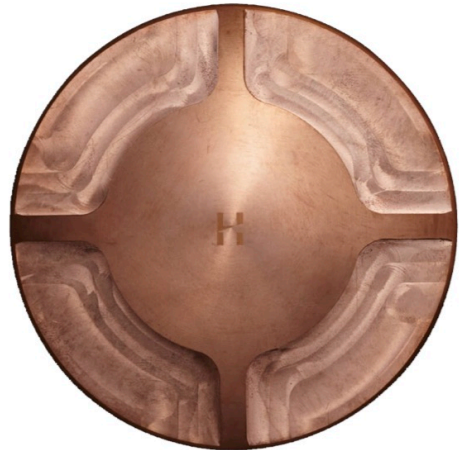

## PATH LITE 4

OUTDOOR

BY HUNZA

<b>PRODUCT NAME</b>	Path Lite 4
<b>DESIGNER</b>	HUNZA
<b>MANUFACTURER</b>	HUNZA
<b>PRODUCT CODE</b>	73-540 (Solid Copper) 73-545 (Stainless Steel)
<b>CATEGORY</b>	Outdoor
<b>MATERIAL</b>	Solid Copper 316 Stainless Steel
<b>LIGHT SOURCE</b>	Halogen 1 x 35W MR16 or LED 1 x 6W

<b>FINISHES</b>	Solid Copper, 316 Stainless Steel
<b>DIMENSIONS</b>	Ø 88 x 88.5 (H) mm
<b>IP</b>	66
<b>ORIGIN</b>	New Zealand
<b>WARRANTY</b>	10 years

**DRAWING**