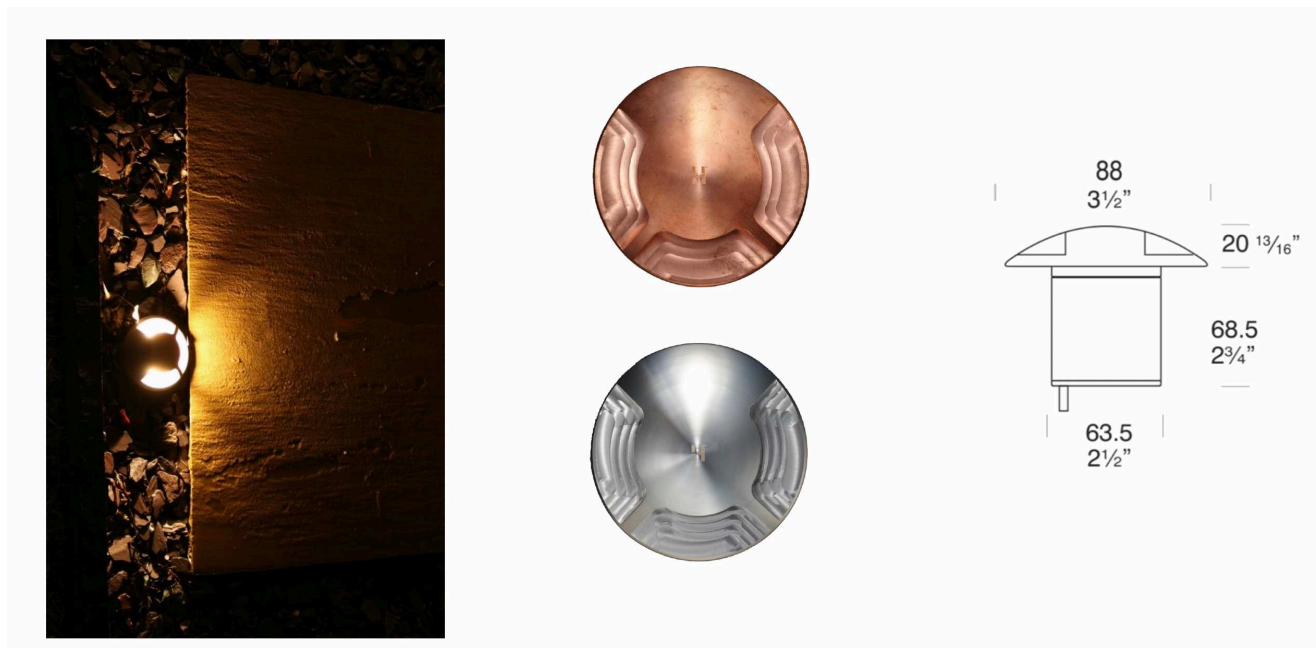

| | |
|----------------|--|
| PROJECT | |
| TYPE | |
| NOTES | |

PATH LITE 3

OUTDOOR

BY HUNZA

| | | | |
|---------------------|---|---------------------------|---|
| PRODUCT NAME | Path Lite 3 | FINISHES | Solid Copper, 316 Stainless Steel |
| DESIGNER | HUNZA | DIMENSIONS | Ø 88 x 88.5 (H) mm |
| MANUFACTURER | HUNZA | IP | 66 |
| PRODUCT CODE | 73-530 (Solid Copper) 73-535 (Stainless Steel) | BEAM ANGLE OPTIONS | 270° |
| CATEGORY | Outdoor | ORIGIN | New Zealand |
| MATERIAL | Solid Copper 316 Stainless Steel | WARRANTY | Electronics = 5 years Body Cop/SS = 10 years |
| LIGHT SOURCE | Halogen 1 x 35W MR16 or LED 1 x 6W | | |