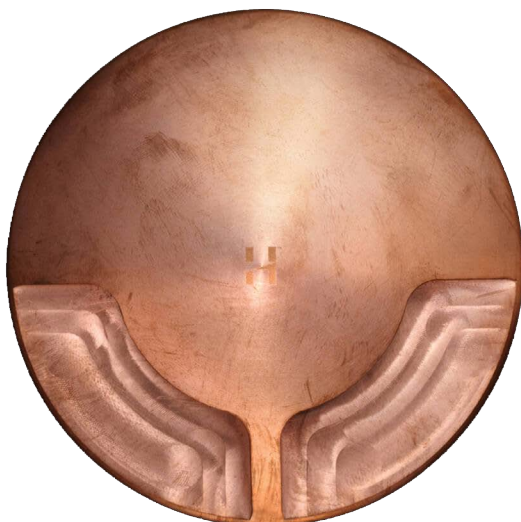

## PATH LITE 1

OUTDOOR

BY HUNZA

<b>PRODUCT NAME</b>	Path Lite 1
<b>DESIGNER</b>	HUNZA
<b>MANUFACTURER</b>	HUNZA
<b>PRODUCT CODE</b>	73-510 (Solid Copper) 73-515 (Stainless Steel)
<b>CATEGORY</b>	Outdoor
<b>MATERIAL</b>	Solid Copper 316 Stainless Steel
<b>LIGHT SOURCE</b>	Soraa MR16 LED 7.5W

<b>FINISHES</b>	Solid Copper, 316 Stainless Steel
<b>DIMENSIONS</b>	88 x H 88.5 mm (Floor Canister Ø 76 x H 148 mm)
<b>IP</b>	66
<b>ORIGIN</b>	New Zealand
<b>WARRANTY</b>	10 years
<b>DRAWING</b>	