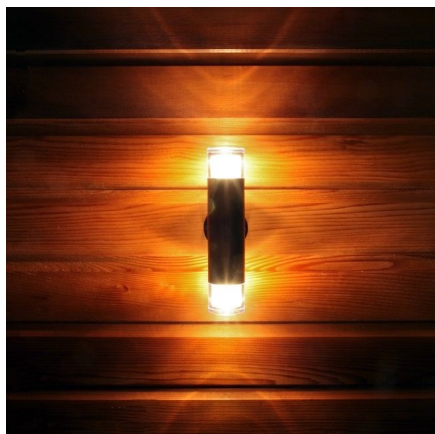

PROJECT	
TYPE	
NOTES	

PAGODA PAGODA LITE

OUTDOOR

BY HUNZA

PRODUCT NAME	Pagoda Pagoda Lite	
DESIGNER	Hunza	
MANUFACTURER	Hunza	
PRODUCT CODE	<p>73-130 (E-Coat Black) 73-130GU (E-Coat Black, GU10) 73-131 (Copper) 73-131PURE (Copper, Pure LED) 73-132 (White Birch) 73-133 (E-Coat White) 73-134 (E-Coat Anotec Grey) 73-134GU (Dark Anotec Grey, GU10) 73-135 (Stainless Steel) 73-135PURE (Stainless Steel, Pure LED) 73-137 (Metallic Silver) 73-138 (E-Coat Bronze) 73-139 (Silver Star)</p> <p>Retro: 73-280 (E-Coat Black) 73-281 (Copper) 73-281PURE (Copper, Pure LED) 73-282 (White Birch) 73-283 (White) 73-284 (Dark Anotec Grey) 73-285 (316 Stainless Steel) 73-287 (Metallic Silver) 73-288 (E-Coat Bronze) 73-289 (Silver Star)</p>	
BEAM ANGLES	360°	
LIGHT SOURCE	Halogen 2 x 20W G4	
OTHER LAMP OPTIONS	GU10 LED	
MATERIAL	Solid Copper 316 Stainless Steel Powder-coated Aluminium	
FINISHES	<p>E-Coat Black Copper White Birch White Dark Anotec Grey</p>	<p>Stainless Steel Metallic Silver E-Coat Bronze Silver Star</p>
DIMENSIONS	<p>Ø 63.5 x 258 (H) mm Ø 63.5 x 273 (H) mm (GU10)</p>	
IP	66	
ORIGIN	New Zealand	
WARRANTY	<p>Electronics = 5 years Body Cop/ SS = 10 years Body Aluminium = 5 years</p>	
CATEGORY	Outdoor	