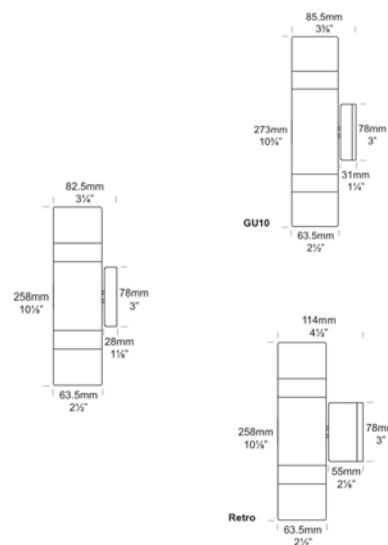

PROJECT	
TYPE	
NOTES	

PAGODA PAGODA LITE

OUTDOOR

BY HUNZA

PRODUCT NAME	Pagoda Pagoda Lite	
DESIGNER	Hunza	
MANUFACTURER	Hunza	
PRODUCT CODE	<p>73-130 (E-Coat Black) 73-130GU (E-Coat Black, GU10) 73-131 (Copper) 73-131PURE (Copper, Pure LED) 73-132 (White Birch) 73-133 (E-Coat White) 73-134 (E-Coat Anotec Grey) 73-134GU (Dark Anotec Grey, GU10) 73-135 (Stainless Steel) 73-135PURE (Stainless Steel, Pure LED) 73-137 (Metallic Silver) 73-138 (E-Coat Bronze) 73-139 (Silver Star)</p> <p>Retro: 73-280 (E-Coat Black) 73-281 (Copper) 73-281PURE (Copper, Pure LED) 73-282 (White Birch) 73-283 (White) 73-284 (Dark Anotec Grey) 73-285 (316 Stainless Steel) 73-287 (Metallic Silver) 73-288 (E-Coat Bronze) 73-289 (Silver Star)</p>	
BEAM ANGLES	360°	
LIGHT SOURCE	Halogen 2 x 20W G4	
OTHER LAMP OPTIONS	GU10 LED	
MATERIAL	Solid Copper 316 Stainless Steel Powder-coated Aluminium	
FINISHES	<p>E-Coat Black Copper White Birch White Dark Anotec Grey</p>	<p>Stainless Steel Metallic Silver E-Coat Bronze Silver Star</p>
DIMENSIONS	<p>Ø 63.5 x 258 (H) mm Ø 63.5 x 273 (H) mm (GU10)</p>	
IP	66	
ORIGIN	New Zealand	
WARRANTY	<p>Electronics = 5 years Body Cop/ SS = 10 years Body Aluminium = 5 years</p>	
CATEGORY	Outdoor	