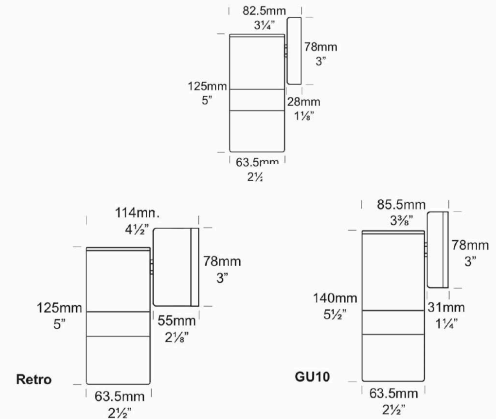

PROJECT	
TYPE	
NOTES	

PAGODA LITE

OUTDOOR

BY HUNZA

PRODUCT NAME	Pagoda Lite	MATERIAL	Solid Copper 316 Stainless Steel Powder-coated Aluminium
DESIGNER	Hunza	LIGHT SOURCE	Halogen 1 x 20W G4
MANUFACTURER	Hunza	OTHER LAMP OPTIONS	GU10 LED
PRODUCT CODE	73-120 (Black) 73-123 (White) 73-122 (White Birch) 73-124 (Dark Anotec Grey) 73-128 (Bronze) 73-129 (Silver Star) 73-127 (Metallic Silver) 73-121 (Solid Copper) 73-125 (316 Stainless Steel) Retro: 73-230 (Black) 73-233 (White) 73-232 (White Birch) 73-234 (Dark Anotec Grey) 73-238 (Bronze) 73-239 (Silver Star) 73-237 (Metallic Silver) 73-231 (Solid Copper) 73-235 (316 Stainless Steel)	BEAM ANGLE	360°
CATEGORY	Outdoor	FINISHES	Black, White, White Birch, Dark Anotec, Grey Bronze Silver Star, Metallic Silver, Solid Copper, 316 Stainless Steel, Corten.
		DIMENSIONS	Ø 63.5 x 125 (H) mm GU10: Ø 63.5 x 140 (H) mm
		IP	66
		ORIGIN	New Zealand
		WARRANTY	Electronics = 5 years Body Cop/SS = 10 years Body Aluminium = 5 years