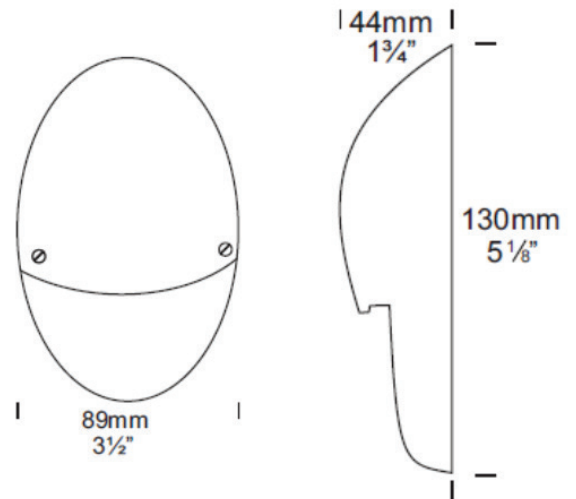

radiantlighting

PROJECT	
TYPE	
NOTES	

MOUSE LITE

OUTDOOR & WALL

BY HUNZA

PRODUCT NAME	Mouse Lite
DESIGNER	Hunza
MANUFACTURER	Hunza
PRODUCT CODE	Solid Bronze 73-452 (G4) 73-453 (G9) 73-458 (PURELED) 316 Stainless Steel 73-455 (G4) 73-456 (G9) 73-457 (PURELED)
CATEGORY	Outdoor & Wall
MATERIAL	Solid Bronze 316 Stainless Steel

LIGHT SOURCE	Soraa MRI6 LED 7.5W
OTHER LAMP OPTIONS	Soraa GU10 LED 7.5W
FINISHES	Solid Bronze 316 Stainless Steel
DIMENSIONS	89 (W) x 130 (H) x 44 (D) mm
IP	66
ORIGIN	New Zealand
WARRANTY	Electronics = 5 years Body SS/SBZ = 10 years