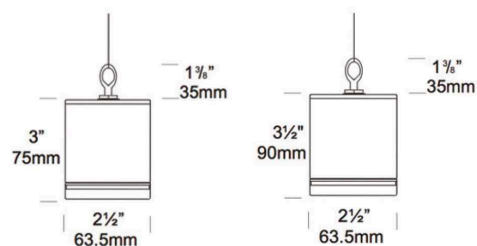

PROJECT	
TYPE	
NOTES	

HANGING LITE

OUTDOOR

BY HUNZA

PRODUCT NAME	Hanging Lite
DESIGNER	HUNZA
MANUFACTURER	HUNZA
PRODUCT CODE	73-2400 (Black) 73-2401 (Copper) 73-2403 (Dark Grey) 73-2405 (Stainless Steel) 73-2408 (Bronze Powdercoat)
LIGHT SOURCE	Soraa MR16 LED 7.5W or GU10 LED 7.5W
LUMINAIRE OUTPUT	600 Lumens @ 1050mA (6 watts) 420 Lumens @ 700mA (4 watts) 240 Lumens @ 350mA (2 watts)
MATERIAL	Solid Powdercoated Aluminium Copper 316 Stainless Steel
BEAM ANGLES	15°, 25°, 38°, 60°

FINISHES	E-Black E-White E-White Birch E-Dark Grey E-Bronze	E-Silver Star E-Corten Solid Copper 316 Stainless Steel
DIMENSIONS	Ø 63.5 x 75 (H) mm Ø 63.5 x 90 (H) mm	
IP	66	
CATEGORY	Outdoor	
ORIGIN	New Zealand	
WARRANTY	Electronics = 5 years Body Cop/ SS = 10 years Body Aluminium = 5 years	