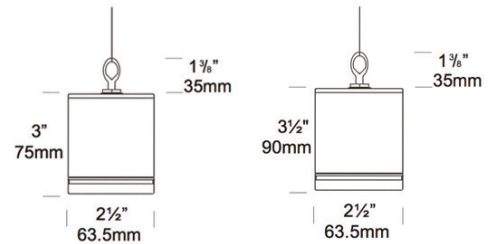

| | |
|----------------|--|
| PROJECT | |
| TYPE | |
| NOTES | |

HANGING LITE

OUTDOOR

BY HUNZA

| | |
|-------------------------|--|
| PRODUCT NAME | Hanging Lite |
| DESIGNER | HUNZA |
| MANUFACTURER | HUNZA |
| PRODUCT CODE | 73-2400 (Black) 73-2401 (Copper) 73-2403 (Dark Grey) 73-2405 (Stainless Steel) 73-2408 (Bronze Powdercoat) |
| LIGHT SOURCE | Soraa MR16 LED 7.5W or GU10 LED 7.5W |
| LUMINAIRE OUTPUT | 600 Lumens @ 1050mA (6 watts) 420 Lumens @ 700mA (4 watts) 240 Lumens @ 350mA (2 watts) |
| MATERIAL | Solid Powdercoated Aluminium Copper 316 Stainless Steel |

| | | |
|-------------------|--|--|
| FINISHES | E-Black E-White E-White Birch E-Dark Grey E-Bronze | E-Silver Star E-Corten Solid Copper 316 Stainless Steel |
| DIMENSIONS | Ø 63.5 x 75 (H) mm Ø 63.5 x 90 (H) mm | |
| IP | 66 | |
| CATEGORY | Outdoor | |
| ORIGIN | New Zealand | |
| WARRANTY | Electronics = 5 years Body Cop/ SS = 10 years Body Aluminium = 5 years | |