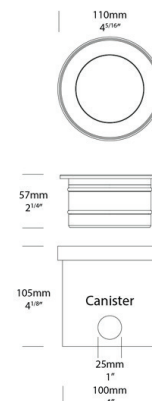

radiantlighting

FLUSH WASHER

OUTDOOR

BY HUNZA

PROJECT	
TYPE	
NOTES	

PRODUCT NAME	Flush Washer
DESIGNER	Hunza
MANUFACTURER	Hunza
PRODUCT CODE	73-4154 (Copper) 73-4156 (Stainless Steel)
CATEGORY	Outdoor
MATERIAL	Solid Copper 316 Stainless Steel
LIGHT SOURCE	LED - Cree CXA 1304 Plug and Play, field replaceable
LUMEN OUTPUT	66 at 9W

FINISHES	Copper Stainless Steel
DIMENSIONS	Ø 110 x 57 (H) mm
IP	68
ORIGIN	New Zealand
WARRANTY	10 years (316 Stainless Steel and Copper)

DRAWING

PERTH
T +61 08 9240 1008
F +61 08 9240 1178
sales@radiantlighting.com.au