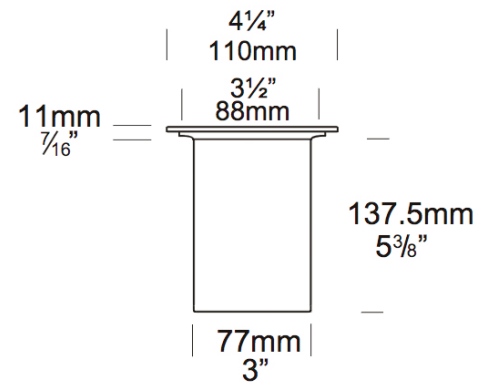

## FLUSH FLOOR LITE SQUARE **OUTDOOR**

BY HUNZA

<b>PRODUCT NAME</b>	Flush Floor Lite Square	<b>FINISHES</b>	Solid Copper, Stainless Steel
<b>DESIGNER</b>	HUNZA	<b>DIMENSIONS</b>	Ø 110 x 110 x 137.5 (H) mm
<b>MANUFACTURER</b>	HUNZA	<b>IP</b>	68
<b>PRODUCT CODE</b>	73-419C (Solid Copper) 73-419 (Stainless Steel)	<b>BEAM ANGLES</b>	15°, 25°, 38°, 60°
<b>CATEGORY</b>	Outdoor & Floor	<b>ORIGIN</b>	New Zealand
<b>MATERIAL</b>	Solid Copper 316 Stainless Steel	<b>WARRANTY</b>	Electronics = 5 years Body Cop/SS = 10 years
<b>LIGHT SOURCE</b>	Halogen 1 x 35W MR16 or LED 1 x 6W		