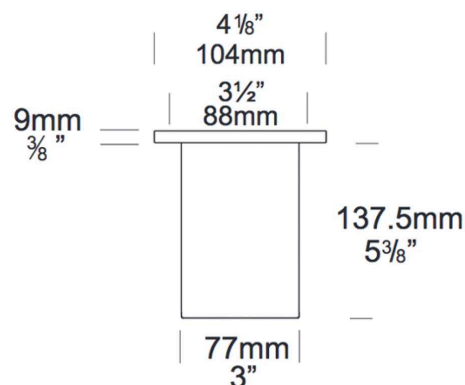

PROJECT	
TYPE	
NOTES	

FLUSH FLOOR LITE

OUTDOOR

BY HUNZA

PRODUCT NAME	Flush Floor Lite	FINISHES	Solid Copper, 316 Stainless Steel
DESIGNER	HUNZA	DIMENSIONS	Ø 104 x 137.5 (D) mm
MANUFACTURER	HUNZA	IP	66
PRODUCT CODE	73-418C (Solid Copper) 73-418 (Stainless Steel) 73-418PURE (Pure LED, Stainless Steel) 73-418GU (GU10, Stainless Steel) 73-418CPURE (Pure LED, Solid Copper)	ORIGIN	New Zealand
CATEGORY	Outdoor & Floor	BEAM ANGLES	15°, 25°, 38°, 60°
MATERIAL	Solid Copper 316 Stainless Steel	WARRANTY	Electronics = 5 years Body Cop/SS = 10 years
LIGHT SOURCE	LED 1x 6W		
OTHER LAMP OPTIONS	Pure LED MR16 Halogen 12V Lamp MR16 LED Retrofit 12V Lamp GU10 120/240V Halogen Lamp GU10 LED Retrofit 120/240V Lamp		