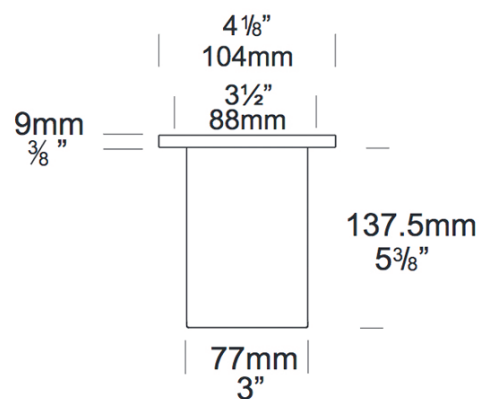

PROJECT	
TYPE	
NOTES	

FLUSH FLOOR LITE

OUTDOOR

BY HUNZA

PRODUCT NAME	Flush Floor Lite
DESIGNER	HUNZA
MANUFACTURER	HUNZA
PRODUCT CODE	73-418C (Solid Copper) 73-418 (Stainless Steel) 73-418PURE (Pure LED, Stainless Steel) 73-418GU (GU10, Stainless Steel) 73-418CPURE (Pure LED, Solid Copper)
CATEGORY	Outdoor & Floor
MATERIAL	Solid Copper 316 Stainless Steel
LIGHT SOURCE	LED 1x 6W
OTHER LAMP OPTIONS	Pure LED MR16 Halogen 12V Lamp MR16 LED Retrofit 12V Lamp GU10 120/240V Halogen Lamp GU10 LED Retrofit 120/240V Lamp

FINISHES	Solid Copper, 316 Stainless Steel
DIMENSIONS	Ø 104 x 137.5 (D) mm
IP	66
ORIGIN	New Zealand
WARRANTY	10 years