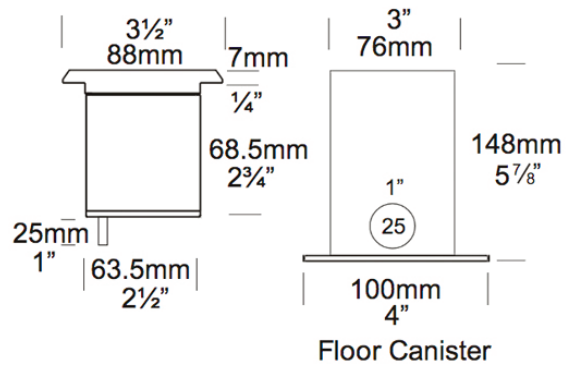

radiantlighting

FLOOR LITE SQUARE

OUTDOOR & FLOOR

BY HUNZA

PROJECT	
TYPE	
NOTES	

PRODUCT NAME	Floor Lite Square	FINISHES	Solid Copper 316 Stainless Steel
DESIGNER	HUNZA	DIMENSIONS	88 (L) x 88 (W) x 90 (H) mm
MANUFACTURER	HUNZA	IP	66
PRODUCT CODE	73-1055 (Stainless Steel, Canister Included) 73-1055F (Stainless Steel, No Canister) 73-1055C (Solid Copper, Canister Included) 73-1055CF (Solid Copper, No Canister)	BEAM ANGLES	15°, 25°, 38°, 60°
CATEGORY	Outdoor & Floor	ORIGIN	New Zealand
MATERIAL	Solid Copper 316 Stainless Steel	WARRANTY	Electronics = 5 years Body Cop/SS = 10 years
LIGHT SOURCE	Halogen 1 x 35W MR16 or LED 1 x 6W		