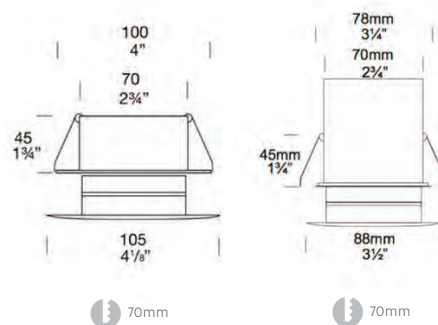

## E-LITE ROUND

CEILING + OUTDOOR

BY HUNZA

<b>PRODUCT NAME</b>	E-Lite Round	
<b>DESIGNER</b>	HUNZA	
<b>MANUFACTURER</b>	HUNZA	
<b>PRODUCT CODE</b>	Ø 88 73-503 (Black) 73-504 (White) 73-506 (Silver Star) 73-505 (Solid Copper) 73-500 (SS)	Ø 105 73-501 (SS) 73-501B (Black) 73-501C (Copper) 73-501WH (White)
<b>CATEGORY</b>	Ceiling & Outdoor	
<b>MATERIAL</b>	Powder Coated Aluminium Solid Copper 316 Stainless Steel	
<b>LIGHT SOURCE</b>	Sora MR16 LED 7.5W	

<b>FINISHES</b>	E-Black E-White E-White Birch E-Dark Grey E-Bronze E-Silver Star	E-Olive Green E-Corten Solid Copper 316 Stainless Steel (SS)
<b>DIMENSIONS</b>	Ø 88 x 90 (H) mm   Cut out: 70mm Ø 105 x 90 (H) mm   Cut out: 70mm	
<b>IP</b>	X5 / 66	
<b>BEAM ANGLES</b>	15°, 25°, 38°, 60°	
<b>ORIGIN</b>	New Zealand	
<b>WARRANTY</b>	Electronics = 5 years Flange Cop / SS = 10 years Flange Aluminium = 5 years	