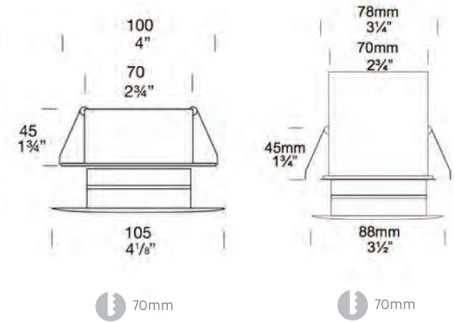

PROJECT	
TYPE	
NOTES	

E-LITE ROUND

CEILING + OUTDOOR

BY HUNZA

PRODUCT NAME	E-Lite Round		FINISHES	E-Black E-White E-White Birch E-Dark Grey E-Bronze E-Silver Star	E-Olive Green E-Corten Solid Copper 316 Stainless Steel (SS)
DESIGNER	HUNZA		DIMENSIONS	Ø 88 x 90 (H) mm Cut out: 70mm Ø 105 x 90 (H) mm Cut out: 70mm	
MANUFACTURER	HUNZA		IP	X5 / 66	
PRODUCT CODE	Ø 88 73-503 (Black) 73-504 (White) 73-506 (Silver Star) 73-505 (Solid Copper) 73-500 (SS)	Ø 105 73-501 (SS) 73-501B (Black) 73-501C (Copper) 73-501WH (White)	BEAM ANGLES	15°, 25°, 38°, 60°	
CATEGORY	Ceiling & Outdoor		ORIGIN	New Zealand	
MATERIAL	Powder Coated Aluminium Solid Copper 316 Stainless Steel		WARRANTY	Electronics = 5 years Flange Cop / SS = 10 years Flange Aluminium = 5 years	
LIGHT SOURCE	Sora MR16 LED 7.5W				