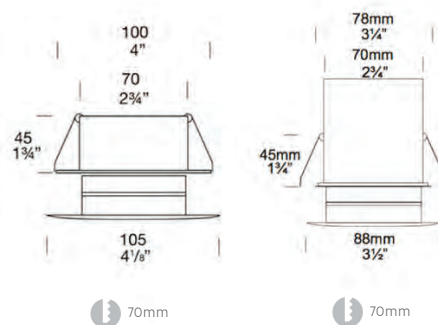

PROJECT	
TYPE	
NOTES	

E-LITE ROUND

CEILING + OUTDOOR

BY HUNZA

PRODUCT NAME	E-Lite Round	
DESIGNER	HUNZA	
MANUFACTURER	HUNZA	
PRODUCT CODE	Ø 88 73-503 (Black) 73-504 (White) 73-506 (Silver Star) 73-505 (Solid Copper) 73-500 (SS)	Ø 105 73-501 (SS) 73-501B (Black) 73-501C (Copper)
CATEGORY	Ceiling & Outdoor	
MATERIAL	Powder Coated Aluminium Solid Copper 316 Stainless Steel	
LIGHT SOURCE	Sora MR16 LED 7.5W	

FINISHES	E-Black E-White E-White Birch E-Dark Grey E-Bronze E-Silver Star	E-Olive Green E-Corten Solid Copper 316 Stainless Steel (SS)
DIMENSIONS	Ø 88 x 90 (H) mm Cut out: 70mm Ø 105 x 90 (H) mm Cut out: 70mm	
IP	X5 / 66	
BEAM ANGLES	15°, 25°, 38°, 60°	
ORIGIN	New Zealand	
WARRANTY	Electronics = 5 years Flange Cop / SS = 10 years Flange Aluminium = 5 years	