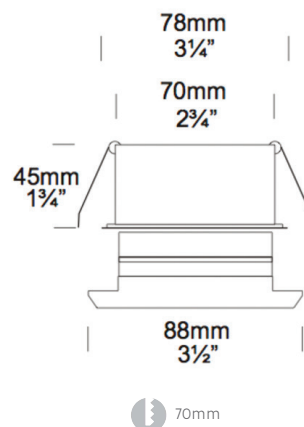

## E-LITE SQUARE

OUTDOOR

BY HUNZA

<b>PRODUCT NAME</b>	E-LITE SQUARE	<b>FINISHES</b>	Black, White, Silver Star, Solid Copper, Stainless Steel
<b>DESIGNER</b>	HUNZA	<b>DIMENSIONS</b>	88 (L) x 88 (W) x 90 (H) mm   Cut out: 70mm
<b>MANUFACTURER</b>	HUNZA	<b>IP</b>	X5
<b>PRODUCT CODE</b>	73-Blk (Black) 73-Wht (White) 73-Slv (Silver Star) 73-495(Solid Copper) 73-490 (Stainless Steel)	<b>BEAM ANGLES</b>	15°, 25°, 38°, 60°
<b>CATEGORY</b>	Ceiling & Outdoor	<b>ORIGIN</b>	New Zealand
<b>MATERIAL</b>	Aluminium Powder Coated Solid Copper 316 Stainless Steel	<b>WARRANTY</b>	Electronics = 5 years Flange Cop / SS = 10 years Flange Aluminium = 5 years
<b>LIGHT SOURCE</b>	LED 1 x 6W Halogen 1 x 35W MR16		