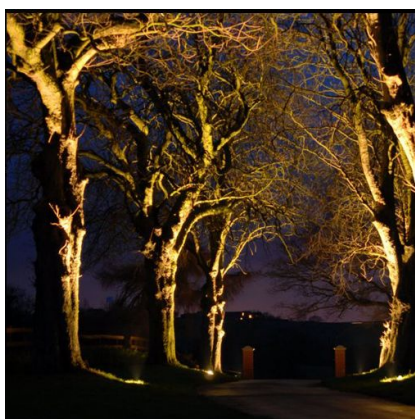

## DRIVEWAY LITE

OUTDOOR

BY HUNZA

<b>PRODUCT NAME</b>	Driveway Lite
<b>DESIGNER</b>	HUNZA
<b>MANUFACTURER</b>	HUNZA
<b>PRODUCT CODE</b>	73-55 (Bronze) 73-56 (Stainless Steel) 73-55R (Body only)
<b>CATEGORY</b>	Outdoor
<b>MATERIAL</b>	Solid Bronze 316 Stainless Steel
<b>LIGHT SOURCE</b>	Soraa MR16 LED 7.5W