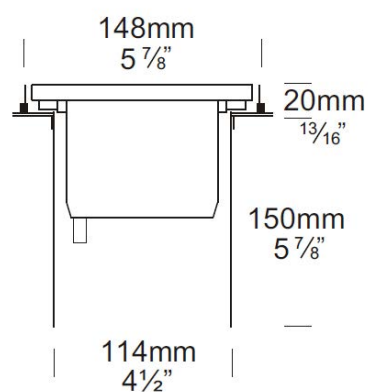

PROJECT	
TYPE	
NOTES	

DRIVEWAY LITE

OUTDOOR

BY HUNZA

PRODUCT NAME	Driveway Lite
DESIGNER	HUNZA
MANUFACTURER	HUNZA
PRODUCT CODE	73-55 (Bronze) 73-56 (Stainless Steel) 73-55R (Body only)
CATEGORY	Outdoor
MATERIAL	Solid Bronze 316 Stainless Steel
LIGHT SOURCE	Soraa MR16 LED 7.5W

FINISHES	Solid Bronze 316 Stainless Steel
DIMENSIONS	Ø 148 x h 20 mm + 150 mm
IP	66
ORIGIN	New Zealand
WARRANTY	10 years