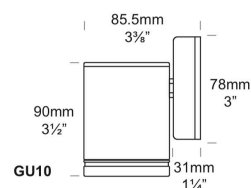

PROJECT	
TYPE	
NOTES	

WALL DOWN LITE

OUTDOOR

BY HUNZA

PRODUCT NAME	Wall Down Lite			LIGHT SOURCE	Soraa MR16 LED 7.5W
DESIGNER	Hunza			OTHER LAMP OPTIONS	GU10 LED (Soraa GU10 LED 7.5W)
MANUFACTURER	Hunza			BEAM ANGLES	15°, 25°, 38°, 60°
PRODUCT CODE	73-80 (B) 73-83 (W) 73-82 (WB) 73-84 (DAG) 73-87 (MS) 73-89 (SStar) 73-88 (Br) 73-81 (SC) 73-85 (316SS)	Retro: 73-200 (B) 73-203 (W) 73-202 (WB) 73-204 (DAGr) 73-207 (MS) 73-209 (SStar) 73-208 (Br) 73-201 (SC) 73-205 (316SS)	GU10: 73-81GU (SC) 73-85GU (SS) 73-80GU (B) 73-82GU (WB) 73-83GU (W) 73-84GU (DAG) 73-88GU (Br) 73-89GU (SStar)	FINISHES	Black (B), White (W), White Birch (WB), Dark Anotec, Grey (DAG), Bronze (Br), Silver Star (SStar), Metallic Silver (MS), Solid Copper (SC), 316 Stainless Steel (316S)
CATEGORY	Outdoor			DIMENSIONS	Ø 75 (H) x 82.5 (W) mm Ø 75 (H) x 114 (W) mm Ø 75 (H) x 94.5 (W) mm (GU10)
MATERIAL	Solid Copper 316 Stainless Steel Powder-coated Aluminium			IP	66
				ORIGIN	New Zealand
				WARRANTY	Electronics = 5 years Body Cop/ SS = 10 years Body Aluminium = 5 years