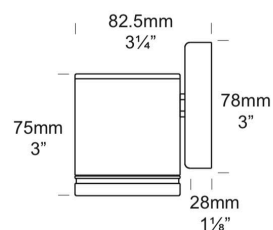

PROJECT	
TYPE	
NOTES	

WALL DOWN LITE

OUTDOOR

BY HUNZA

PRODUCT NAME	Wall Down Lite			LIGHT SOURCE	Soraa MR16 LED 7.5W
DESIGNER	Hunza			OTHER LAMP OPTIONS	GU10 LED (Soraa GU10 LED 7.5W)
MANUFACTURER	Hunza			BEAM ANGLES	15°, 25°, 38°, 60°
PRODUCT CODE	73-80 (B) 73-83 (W) 73-82 (WB) 73-84 (DAG) 73-87 (MS) 73-89 (SStar) 73-88 (Br) 73-81 (SC) 73-85 (316SS)	Retro: 73-200 (B) 73-203 (W) 73-202 (WB) 73-204 (DAGr) 73-207 (MS) 73-209 (SStar) 73-208 (Br) 73-201 (SC) 73-205 (316SS)	GU10: 73-81GU (SC) 73-85GU (SS) 73-80GU (B) 73-82GU (WB) 73-83GU (W) 73-84GU (DAG) 73-88GU (Br) 73-89GU (SStar)	FINISHES	Black (B), White (W), White Birch (WB), Dark Anotec, Grey (DAG), Bronze (Br), Silver Star (SStar), Metallic Silver (MS), Solid Copper (SC), 316 Stainless Steel (316S)
CATEGORY	Outdoor			DIMENSIONS	Ø 75 (H) x 82.5 (W) mm Ø 75 (H) x 114 (W) mm Ø 75 (H) x 94.5 (W) mm (GU10)
MATERIAL	Solid Copper 316 Stainless Steel Powder-coated Aluminium			IP	66
				ORIGIN	New Zealand
				WARRANTY	Electronics = 5 years Body Cop/ SS = 10 years Body Aluminium = 5 years