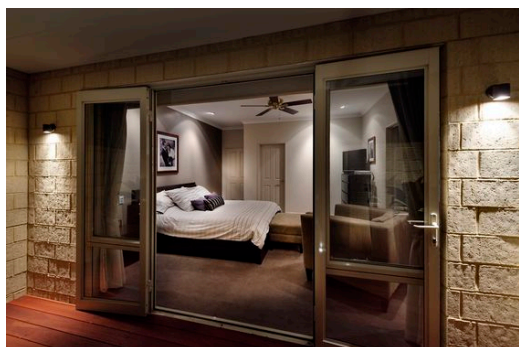

PROJECT	
TYPE	
NOTES	

WALL DOWN LITE

OUTDOOR

BY HUNZA

PRODUCT NAME	Wall Down Lite			LIGHT SOURCE	Soraa MR16 LED 7.5W
DESIGNER	Hunza			OTHER LAMP OPTIONS	GU10 LED (Soraa GU10 LED 7.5W)
MANUFACTURER	Hunza			BEAM ANGLES	15°, 25°, 38°, 60°
PRODUCT CODE	73-80 (B) 73-83 (W) 73-82 (WB) 73-84 (DAG) 73-87 (MS) 73-89 (SStar) 73-88 (Br) 73-81 (SC) 73-85 (316SS)	Retro: 73-200 (B) 73-203 (W) 73-202 (WB) 73-204 (DAGr) 73-207 (MS) 73-209 (SStar) 73-208 (Br) 73-201 (SC) 73-205 (316SS)	GU10: 73-81GU (SC) 73-85GU (SS) 73-80GU (B) 73-82GU (WB) 73-83GU (W) 73-84GU (DAG) 73-88GU (Br) 73-89GU (SStar)	FINISHES	Black (B), White (W), White Birch (WB), Dark Anotec, Grey (DAG), Bronze (Br), Silver Star (SStar), Metallic Silver (MS), Solid Copper (SC), 316 Stainless Steel (316S)
CATEGORY	Outdoor			DIMENSIONS	Ø 75 (H) x 82.5 (W) mm Ø 75 (H) x 114 (W) mm Ø 75 (H) x 94.5 (W) mm (GU10)
MATERIAL	Solid Copper 316 Stainless Steel Powder-coated Aluminium			IP	66
				ORIGIN	New Zealand
				WARRANTY	Electronics = 5 years Body Cop/ SS = 10 years Body Aluminium = 5 years