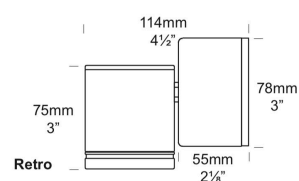

PROJECT	
TYPE	
NOTES	

WALL DOWN LITE

OUTDOOR

BY HUNZA

PRODUCT NAME	Wall Down Lite			LIGHT SOURCE	Soraa MR16 LED 7.5W
DESIGNER	Hunza			OTHER LAMP OPTIONS	GU10 LED (Soraa GU10 LED 7.5W)
MANUFACTURER	Hunza			BEAM ANGLES	15°, 25°, 38°, 60°
PRODUCT CODE	73-80 (B) 73-83 (W) 73-82 (WB) 73-84 (DAG) 73-87 (MS) 73-89 (SStar) 73-88 (Br) 73-81 (SC) 73-85 (316SS)	Retro: 73-200 (B) 73-203 (W) 73-202 (WB) 73-204 (DAGr) 73-207 (MS) 73-209 (SStar) 73-208 (Br) 73-201 (SC) 73-205 (316SS)	GU10: 73-81GU (SC) 73-85GU (SS) 73-80GU (B) 73-82GU (WB) 73-83GU (W) 73-84GU (DAG) 73-88GU (Br) 73-89GU (SStar)	FINISHES	Black (B), White (W), White Birch (WB), Dark Anotec, Grey (DAG), Bronze (Br), Silver Star (SStar), Metallic Silver (MS), Solid Copper (SC), 316 Stainless Steel (316S)
CATEGORY	Outdoor			DIMENSIONS	Ø 75 (H) x 82.5 (W) mm Ø 75 (H) x 114 (W) mm Ø 75 (H) x 94.5 (W) mm (GU10)
MATERIAL	Solid Copper 316 Stainless Steel Powder-coated Aluminium			IP	66
				ORIGIN	New Zealand
				WARRANTY	Electronics = 5 years Body Cop/ SS = 10 years Body Aluminium = 5 years