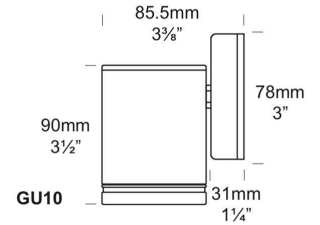

## DOWN LITE

OUTDOOR

BY HUNZA

<b>PRODUCT NAME</b>	Down Lite
<b>DESIGNER</b>	Hunza
<b>MANUFACTURER</b>	Hunza
<b>PRODUCT CODE</b>	73-80 (B) 73-83 (W) 73-82 (WB) 73-84 (DAGr) 73-87 (MS) 73-89 (SStar) 73-88 (Br) 73-81 (SC) 73-85 (316SS)  <b>Retro:</b> 73-200 (B) 73-203 (W) 73-202 (WB) 73-204 (DAGr) 73-207 (MS) 73-209 (SStar) 73-208 (Br) 73-201 (SC) 73-205 (316SS)  <b>GU10:</b> 73-81GU (Copper) 73-85GU (Stainless Steel) 73-80GU (B) 73-82GU (WB) 73-83GU (W) 73-84GU (DAGr) 73-88GU (Br) 73-89GU (SStar)
<b>CATEGORY</b>	Outdoor
<b>MATERIAL</b>	Solid Copper 316 Stainless Steel Powder-coated Aluminium

<b>LIGHT SOURCE</b>	Halogen 2 x 20W G4
<b>OTHER LAMP OPTIONS</b>	GU10 LED (Sora GU10 LED 7.5W)
<b>FINISHES</b>	Black, White, White Birch, Dark Anotec, Grey Bronze Silver Star, Metallic Silver, Solid Copper, 316 Stainless Steel, Corten.
<b>DIMENSIONS</b>	Ø 75 (H) x 82.5 (W) mm Ø 75 (H) x 114 (W) mm Ø 75 (H) x 94.5 (W) mm (GU10)
<b>IP</b>	66
<b>ORIGIN</b>	New Zealand
<b>WARRANTY</b>	5 Years 10 Years (Solid Copper & 316 Stainless Steel)