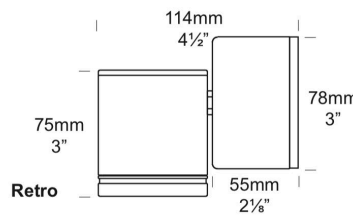

## DOWN LITE

OUTDOOR

BY HUNZA

<b>PRODUCT NAME</b>	Down Lite
<b>DESIGNER</b>	Hunza
<b>MANUFACTURER</b>	Hunza
<b>PRODUCT CODE</b>	73-80 (B) 73-83 (W) 73-82 (WB) 73-84 (DAGr) 73-87 (MS) 73-89 (SStar) 73-88 (Br) 73-81 (SC) 73-85 (316SS)  <b>Retro:</b> 73-200 (B) 73-203 (W) 73-202 (WB) 73-204 (DAGr) 73-207 (MS) 73-209 (SStar) 73-208 (Br) 73-201 (SC) 73-205 (316SS)  <b>GU10:</b> 73-81GU (Copper) 73-85GU (Stainless Steel) 73-80GU (B) 73-82GU (WB) 73-83GU (W) 73-84GU (DAGr) 73-88GU (Br) 73-89GU (SStar)
<b>CATEGORY</b>	Outdoor
<b>MATERIAL</b>	Solid Copper 316 Stainless Steel Powder-coated Aluminium

<b>LIGHT SOURCE</b>	Halogen 2 x 20W G4
<b>OTHER LAMP OPTIONS</b>	GU10 LED (Sora GU10 LED 7.5W)
<b>FINISHES</b>	Black, White, White Birch, Dark Anotec, Grey Bronze Silver Star, Metallic Silver, Solid Copper, 316 Stainless Steel, Corten.
<b>DIMENSIONS</b>	Ø 75 (H) x 82.5 (W) mm Ø 75 (H) x 114 (W) mm Ø 75 (H) x 94.5 (W) mm (GU10)
<b>IP</b>	66
<b>ORIGIN</b>	New Zealand
<b>WARRANTY</b>	5 Years 10 Years (Solid Copper & 316 Stainless Steel)