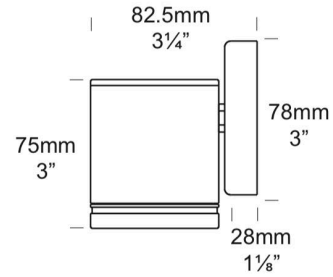

## DOWN LITE

OUTDOOR

BY HUNZA

<b>PRODUCT NAME</b>	Down Lite
<b>DESIGNER</b>	Hunza
<b>MANUFACTURER</b>	Hunza
<b>PRODUCT CODE</b>	73-80 (B) 73-83 (W) 73-82 (WB) 73-84 (DAGr) 73-87 (MS) 73-89 (SStar) 73-88 (Br) 73-81 (SC) 73-85 (316SS)  <b>Retro:</b> 73-200 (B) 73-203 (W) 73-202 (WB) 73-204 (DAGr) 73-207 (MS) 73-209 (SStar) 73-208 (Br) 73-201 (SC) 73-205 (316SS)  <b>GU10:</b> 73-81GU (Copper) 73-85GU (Stainless Steel) 73-80GU (B) 73-82GU (WB) 73-83GU (W) 73-84GU (DAGr) 73-88GU (Br) 73-89GU (SStar)
<b>CATEGORY</b>	Outdoor
<b>MATERIAL</b>	Solid Copper 316 Stainless Steel Powder-coated Aluminium

<b>LIGHT SOURCE</b>	Halogen 2 x 20W G4
<b>OTHER LAMP OPTIONS</b>	GU10 LED (Sora GU10 LED 7.5W)
<b>FINISHES</b>	Black, White, White Birch, Dark Anotec, Grey Bronze Silver Star, Metallic Silver, Solid Copper, 316 Stainless Steel, Corten.
<b>DIMENSIONS</b>	Ø 75 (H) x 82.5 (W) mm Ø 75 (H) x 114 (W) mm Ø 75 (H) x 94.5 (W) mm (GU10)
<b>IP</b>	66
<b>ORIGIN</b>	New Zealand
<b>WARRANTY</b>	5 Years 10 Years (Solid Copper & 316 Stainless Steel)