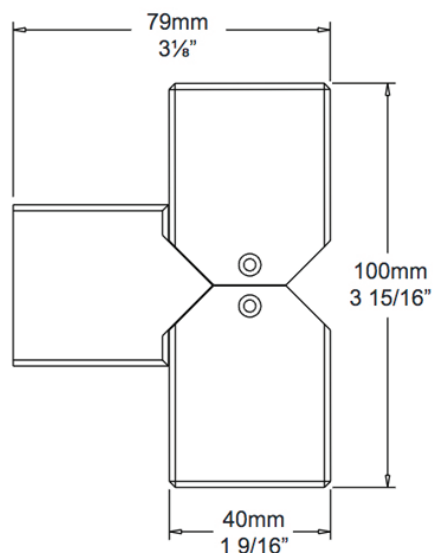

CUBE PILLAR LITE

OUTDOOR

BY HUNZA

PROJECT	
TYPE	
NOTES	

PRODUCT NAME	Cube Pillar Lite	
DESIGNER	HUNZA	
MANUFACTURER	HUNZA	
PRODUCT CODE	73-8073 (White) 73-8070 (Black) 73-8077 (Silver) 73-8079 (Dark Grey) 73-8075 (Stainless Steel)	<i>Dual Mount Pure LED:</i> 73-8083 (White) 73-8080 (Black) 73-8087 (Silver) 73-8089 (Dark Grey) 73-8085 (Stainless Steel)
CATEGORY	Outdoor	
MATERIAL	Solid Aluminium, Stainless Steel	
LED CHIP	Cree Plug and Play field replaceable LED board	
LUMENS	180 Lumens @ 1050mA	

FINISHES	White, Black, Silver, Bronze, 316 Stainless Steel
DIMENSIONS	40 (W) x 100 (H) x 70(D) mm
IP	66
BEAM ANGLES	15° 25° 45°
ORIGIN	New Zealand
WARRANTY	Electronics = 5 years Body Aluminium = 5 years