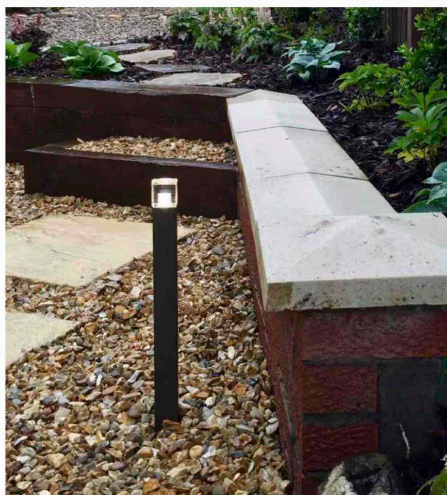

<b>PROJECT</b>	
<b>TYPE</b>	
<b>NOTES</b>	

**CUBE BOLLARD QUARTZ PURE LED OUTDOOR**

BY HUNZA

<b>PRODUCT NAME</b>	Cube Bollard Quartz Pure LED	
<b>DESIGNER</b>	HUNZA	
<b>MANUFACTURER</b>	HUNZA	
<b>PRODUCT CODE</b>	Flange Mount : 73-8023 (White) 73-8020 (Black) 73-8027 (Silver) 73-8029 (Bronze) 73-8025 (SS)	Spike Mount: 73-8013 (White) 73-8010 (Black) 73-8017 (Silver) 73-8019 (Bronze) 73-8015 (SS)
<b>CATEGORY</b>	Outdoor	
<b>MATERIAL</b>	Solid Aluminium, Stainless Steel	
<b>LIGHT SOURCE</b>	LED 2W 700mA 3000K	
<b>LUMENS</b>	120 Lumens @ 700mA	