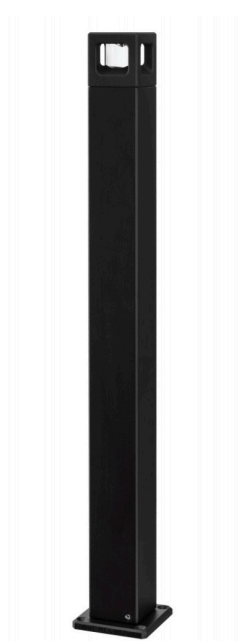

PROJECT	
TYPE	
NOTES	

CUBE BOLLARD CLOAK PURE LED **OUTDOOR**

BY HUNZA

Flange Mount

PRODUCT NAME	Cube Bollard Cloak Pure LED Series	
DESIGNER	HUNZA	
MANUFACTURER	HUNZA	
PRODUCT CODE	73-8033 (White) 73-8030 (Black) 73-8037 (Silver) 73-8039 (Bronze) 73-8035 (SS)	73-8043 (White, Flange Mount) 73-8040 (Black, Flange Mount) 73-8047 (Silver, Flange Mount) 73-8049 (Bronze, Flange Mount) 73-8045 (SS, Flange Mount)
CATEGORY	Outdoor	
MATERIAL	Solid Aluminium, Stainless Steel	
LIGHT SOURCE	LED 2W 700mA 3000K	
LUMENS	120	

FINISHES	White Black Silver Bronze 316 Stainless Steel (SS)
DIMENSIONS	Spike Mount: 40 x 40 x 590 mm Flange Mount: 40 x 40 x 446 mm
IP	66
BEAM ANGLE	Asymmetric
ORIGIN	New Zealand
WARRANTY	Electronics = 5 years Body Aluminium = 5 years Body SS = 10 Years