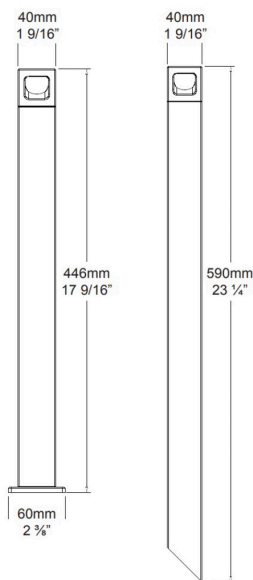

PROJECT	
TYPE	
NOTES	

CUBE BOLLARD CLOAK PURE LED **OUTDOOR**

BY HUNZA

Flange Mount

PRODUCT NAME	Cube Bollard Cloak Pure LED Series	
DESIGNER	HUNZA	
MANUFACTURER	HUNZA	
PRODUCT CODE	73-8033 (White) 73-8030 (Black) 73-8037 (Silver) 73-8039 (Bronze) 73-8035 (SS)	73-8043 (White, Flange Mount) 73-8040 (Black, Flange Mount) 73-8047 (Silver, Flange Mount) 73-8049 (Bronze, Flange Mount) 73-8045 (SS, Flange Mount)
CATEGORY	Outdoor	
MATERIAL	Solid Aluminium, Stainless Steel	
LIGHT SOURCE	LED 2W 700mA 3000K	
LUMENS	120	

FINISHES	White Black Silver Bronze 316 Stainless Steel (SS)
DIMENSIONS	Spike Mount: 40 x 40 x 590 mm Flange Mount: 40 x 40 x 446 mm
IP	66
BEAM ANGLE	Asymmetric
ORIGIN	New Zealand
WARRANTY	Electronics = 5 years Body Aluminium = 5 years Body SS = 10 Years