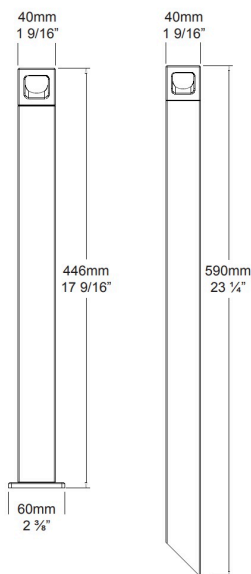

PROJECT	
TYPE	
NOTES	

CUBE BOLLARD CLOAK PURE LED **OUTDOOR**

BY HUNZA

Flange Mount

PRODUCT NAME	Cube Bollard Cloak Pure LED Series	
DESIGNER	HUNZA	
MANUFACTURER	HUNZA	
PRODUCT CODE	73-8033 (White) 73-8030 (Black) 73-8037 (Silver) 73-8039 (Bronze) 73-8035 (SS)	73-8043 (White, Flange Mount) 73-8040 (Black, Flange Mount) 73-8047 (Silver, Flange Mount) 73-8049 (Bronze, Flange Mount) 73-8045 (SS, Flange Mount)
CATEGORY	Outdoor	
MATERIAL	Solid Aluminium, Stainless Steel	
LIGHT SOURCE	LED 2W 700mA 3000K	
LUMENS	120	

FINISHES	White Black Silver Bronze 316 Stainless Steel (SS)
DIMENSIONS	Spike Mount: 40 x 40 x 590 mm Flange Mount: 40 x 40 x 446 mm
IP	66
ORIGIN	New Zealand
WARRANTY	5 years (Electronics, Body Aluminium) 10 years (316 Stainless Steel)