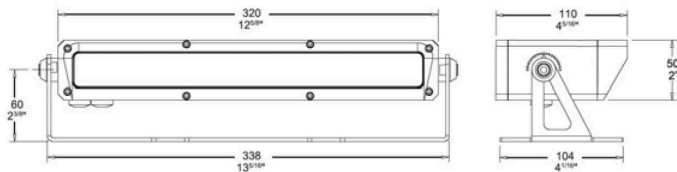

## BLADE PURE LED

OUTDOOR

BY HUNZA

<b>PRODUCT NAME</b>	Blade PureLED	<b>LUMENS</b>	2300 Lumens @ 700mA (26W)
<b>DESIGNER</b>	HUNZA	<b>FINISHES</b>	Black White
<b>MANUFACTURER</b>	HUNZA	<b>DIMENSIONS</b>	Ø 320 x 60 (H) mm
<b>PRODUCT CODE</b>	73-4200 (Black, 3000k) 73-4210 (Black, Retro, 3000k) 73-4213 (White, Retro, 4000k) <i>*Other codes available upon request</i>	<b>BEAM ANGLES</b>	15°, 30°, 60°, 35° x 15°
<b>CATEGORY</b>	Outdoor	<b>IP</b>	IP68 <i>*not for use in pool or ponds</i>
<b>MATERIAL</b>	Solid Powdercoated Aluminium	<b>ORIGIN</b>	New Zealand
<b>LED CHIP</b>	Cree XPG-3 X 12 replaceable linear board	<b>WARRANTY</b>	Electronics = 5 years Body Aluminium = 5 years
<b>LIGHT SOURCE</b>	LED 26W		