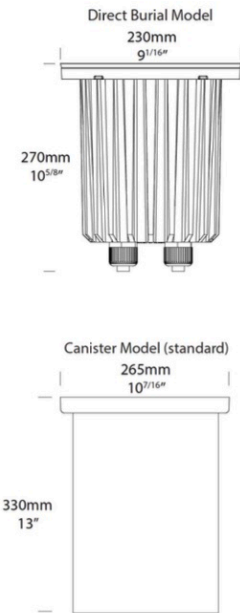

radiantlighting

**SAFE TOUCH 150 RGBW** **OUTDOOR + RECESSED**

BY HUNZA

<b>PROJECT</b>	
<b>TYPE</b>	
<b>NOTES</b>	

<b>PRODUCT NAME</b>	Safe Touch 150 RGBW
<b>DESIGNER</b>	HUNZA
<b>MANUFACTURER</b>	HUNZA
<b>PRODUCT CODE</b>	73-3955 (Stainless Steel) 73-3956 (Solid Bronze)
<b>CATEGORY</b>	Floor & Outdoor
<b>MATERIAL</b>	Solid Bronze or 316 Stainless Steel Flange
<b>BEAM ANGLES</b>	13° / 30° / 50°
<b>LUMEN OUTPUT</b>	2800 Lumens @ 700mA
<b>LIGHT SOURCE</b>	LED 52W

<b>FINISHES</b>	Solid Bronze, Stainless Steel
<b>LIGHT SOURCE</b>	LED ENGIN LZP RGBW field replaceable LED board
<b>IP</b>	68 (not for use in pools or ponds)
<b>DIMENSIONS</b>	Ø 230 x 270 (H) mm Ø 265 x 330 (H) mm
<b>ORIGIN</b>	New Zealand
<b>WARRANTY</b>	5 years