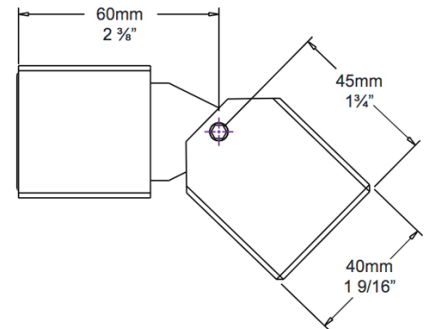

radiantlighting

PROJECT	
TYPE	
NOTES	

CUBE WALL LIGHT

OUTDOOR + WALL

BY HUNZA

PRODUCT NAME	Cube Wall Light
DESIGNER	HUNZA
MANUFACTURER	HUNZA
PRODUCT CODE	73-8100 (Black) 73-8103 (White) 73-8105 (Stainless Steel) 73-8105EWW (Stainless Steel, 2700K) 73-8107 (Silver) 73-8109 (Bronze)
CATEGORY	Outdoor & Wall
MATERIAL	Solid Powdercoated Aluminium 316 Stainless Steel
LED CHIP	Cree Plug and Play field replaceable LED board

CRI	90+
LUMEN OUTPUT	120 Lumens @ 1050mA
FINISHES	Black White Stainless Steel Silver Bronze
DIMENSIONS	40 (W) x 45 (H) x 60 (D) mm
IP	66
ORIGIN	New Zealand
WARRANTY	Electronics = 5 years Body Aluminium = 5 years