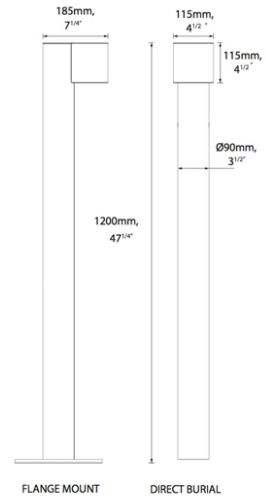

radiantlighting

ARCH BOLLARD ROUND

OUTDOOR

BY HUNZA

PROJECT	
TYPE	
NOTES	

PRODUCT NAME	Arch Bollard Round
DESIGNER	Hunza
MANUFACTURER	Hunza
PRODUCT CODE	73-50 (Black) 73-50FM (Black, Flange Mount) 73-53 (Corten) 73-53 (Corten, Flange Mount)
CATEGORY	Outdoor
MATERIAL	Powder Coat Aluminium

LED CHIP	Cree CXA 1830 field replaceable LED board
LUMEN OUTPUT	3000 Lumens @ 700mA (26W)
FINISHES	Black / Dark Grey / White / Silver / Corten
DIMENSIONS	185 x 1200 (H) mm
IP	66
ORIGIN	New Zealand
WARRANTY	Electronics = 5 years Body Aluminium = 5 years