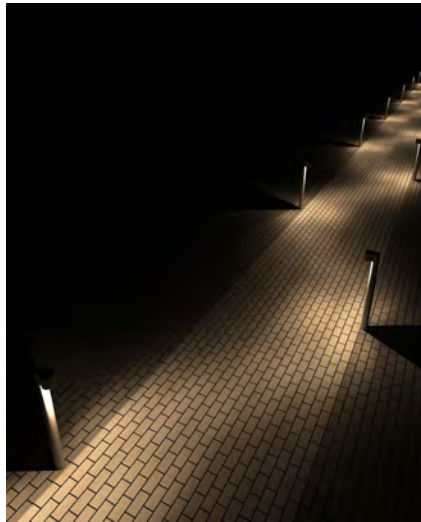

radiantlighting

ARCH BOLLARD ROUND

OUTDOOR

BY HUNZA

PROJECT	
TYPE	
NOTES	

PRODUCT NAME	Arch Bollard Round
DESIGNER	Hunza
MANUFACTURER	Hunza
PRODUCT CODE	73-50 (Black) 73-50FM (Black, Flange Mount) 73-53 (Corten) 73-53 (Corten, Flange Mount)
CATEGORY	Outdoor
MATERIAL	Powder Coat Aluminium

LED CHIP	Cree CXA 1830 field replaceable LED board
LUMEN OUTPUT	3000 Lumens @ 700mA (26W)
FINISHES	Black / Dark Grey / White / Silver / Corten
DIMENSIONS	185 x 1200 (H) mm
IP	66
ORIGIN	New Zealand
WARRANTY	Electronics = 5 years Body Aluminium = 5 years