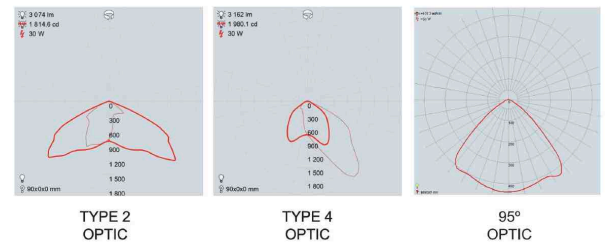

radiantlighting

ARCH BOLLARD ROUND

OUTDOOR

BY HUNZA

PROJECT	
TYPE	
NOTES	

PRODUCT NAME	Arch Bollard Round
DESIGNER	Hunza
MANUFACTURER	Hunza
PRODUCT CODE	73-50 (Black) 73-50FM (Black, Flange Mount) 73-53 (Corten) 73-53FM (Corten, Flange Mount) <i>*Other colour codes available upon request</i>
CATEGORY	Outdoor
MATERIAL	Powder Coat Aluminium

LED CHIP	Cree CXA 1830 field replaceable LED board
LUMEN OUTPUT	3000 Lumens @ 700mA (26W)
FINISHES	Black / Dark Grey / White / Silver / Corten
BEAM ANGLES	TYPE 2, TYPE 4 asymmetric, 95°
DIMENSIONS	185 x 1200 (H) mm
IP	66
ORIGIN	New Zealand
WARRANTY	Electronics = 5 years Body Aluminium = 5 years