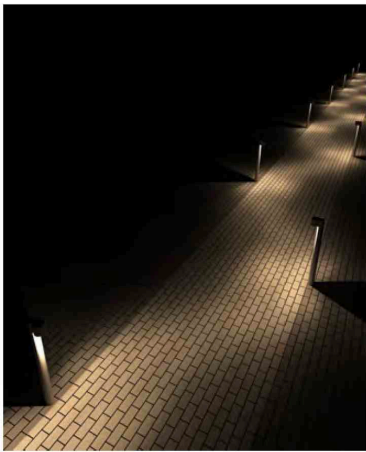

radiantlighting

ARCH BOLLARD ROUND

OUTDOOR

BY HUNZA

PROJECT	
TYPE	
NOTES	

PRODUCT NAME	Arch Bollard Round
DESIGNER	Hunza
MANUFACTURER	Hunza
PRODUCT CODE	73-50 (Black) 73-50FM (Black, Flange Mount) 73-53 (Corten) 73-53FM (Corten, Flange Mount) <i>*Other colour codes available upon request</i>
CATEGORY	Outdoor
MATERIAL	Powder Coat Aluminium

LED CHIP	Cree CXA 1830 field replaceable LED board
LUMEN OUTPUT	3000 Lumens @ 700mA (26W)
FINISHES	Black / Dark Grey / White / Silver / Corten
BEAM ANGLES	TYPE 2, TYPE 4 asymmetric, 95°
DIMENSIONS	185 x 1200 (H) mm
IP	66
ORIGIN	New Zealand
WARRANTY	Electronics = 5 years Body Aluminium = 5 years