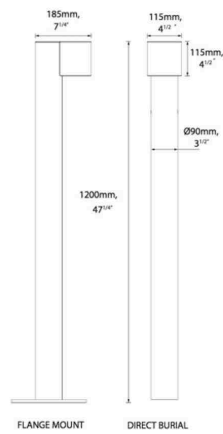

radiantlighting

ARCH BOLLARD ROUND

OUTDOOR

BY HUNZA

PROJECT	
TYPE	
NOTES	

PRODUCT NAME	Arch Bollard Round
DESIGNER	Hunza
MANUFACTURER	Hunza
PRODUCT CODE	73-50 (Black) 73-50FM (Black, Flange Mount) 73-53 (Corten) 73-53FM (Corten, Flange Mount) <i>*Other colour codes available upon request</i>
CATEGORY	Outdoor
MATERIAL	Powder Coat Aluminium

LED CHIP	Cree CXA 1830 field replaceable LED board
LUMEN OUTPUT	3000 Lumens @ 700mA (26W)
FINISHES	Black / Dark Grey / White / Silver / Corten
BEAM ANGLES	TYPE 2, TYPE 4 asymmetric, 95°
DIMENSIONS	185 x 1200 (H) mm
IP	66
ORIGIN	New Zealand
WARRANTY	Electronics = 5 years Body Aluminium = 5 years