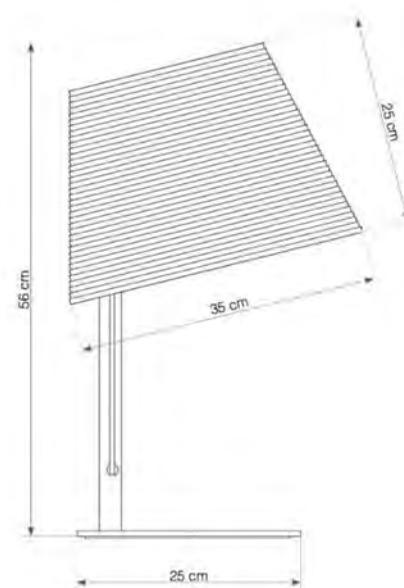

PROJECT	
TYPE	
NOTES	

TILT TABLE

TABLE LAMP

BY GRAYPANTS

PRODUCT NAME	Tilt Table Lamp
DESIGNER	Graypants
MANUFACTURER	Graypants
PRODUCT RANGE	Scraplights
CATEGORY	Table
MATERIAL	Corrugated cardboard Grey/Black powder-coated steel
PRODUCT CODE	8-132 (Natural) 8-1132 (White)
DIMMABLE	No

LIGHT SOURCE	Max 15W LED, E27, 220V
LUMEN OUTPUT	Dependant on bulb
FINISHES	Natural White
DIMENSIONS	Ø 34, (H) 24 (cm)
CORD	White or Black fabric (inline switch), 2.5m
IP	20
ORIGIN	The Netherlands
WARRANTY	1 year