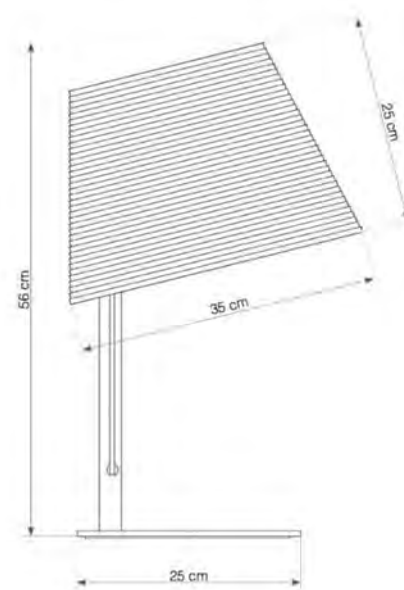

## TILT TABLE

### TABLE LAMP

BY GRAYPANTS

<b>PRODUCT NAME</b>	Tilt Table Lamp
<b>DESIGNER</b>	Graypants
<b>MANUFACTURER</b>	Graypants
<b>PRODUCT RANGE</b>	Scraplights
<b>CATEGORY</b>	Table
<b>MATERIAL</b>	Corrugated cardboard, gray/black powder-coated steel
<b>PRODUCT CODE</b>	8-132 (Natural) 8-1132 (White)

<b>LIGHT SOURCE</b>	Max 15W LED, E27, 220V
<b>LUMEN OUTPUT</b>	Dependent on bulb.
<b>FINISHES</b>	Natural White
<b>DIMENSIONS</b>	Ø 34, (H) 24 (cm)
<b>CORD</b>	White or Black fabric (inline switch), 2.5m
<b>IP</b>	20
<b>ORIGIN</b>	The Netherlands
<b>WARRANTY</b>	1 year