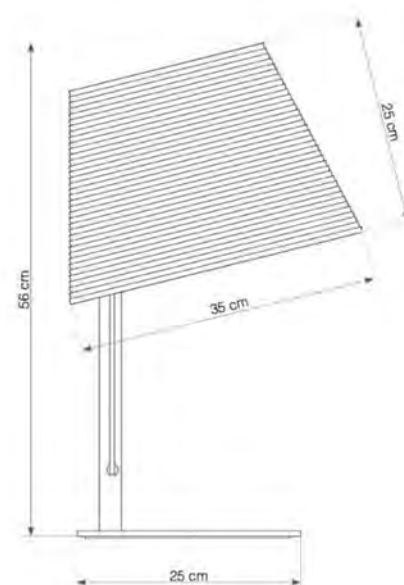

PROJECT	
TYPE	
NOTES	

TILT TABLE

TABLE LAMP

BY GRAYPANTS

PRODUCT NAME	Tilt Table Lamp
DESIGNER	Graypants
MANUFACTURER	Graypants
PRODUCT RANGE	Scraplights
MATERIAL	Corrugated cardboard powder coated steel
CATEGORY	Table
PRODUCT CODE	8-132 (Natural) 8-1132 (White)
DIMMABLE	No

LIGHT SOURCE	Max 15W LED, E27, 220V
LUMEN OUTPUT	Dependant on bulb
FINISHES	Natural White
DIMENSIONS	Ø 34, (H) 24 (cm)
CORD	White fabric (White finish) inline switch Black fabric (Natural finish) 2.5m
IP	20
ORIGIN	The Netherlands
WARRANTY	1 year