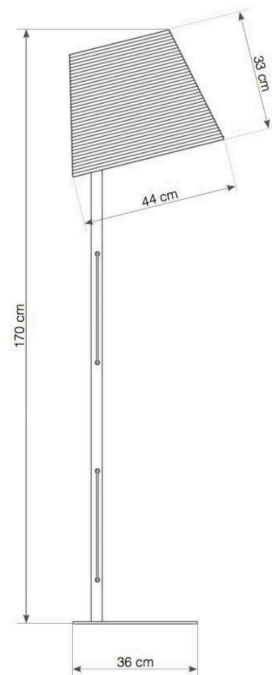

## TILT FLOOR

### TABLE LAMP

BY GRAYPANTS

<b>PRODUCT NAME</b>	Tilt Floor Lamp
<b>DESIGNER</b>	Graypants
<b>MANUFACTURER</b>	Graypants
<b>PRODUCT RANGE</b>	Scraplights
<b>CATEGORY</b>	Floor
<b>MATERIAL</b>	Corrugated cardboard, gray/black powder -coated steel
<b>PRODUCT CODE</b>	8-133 (Natural) 8-1133 (White)
<b>DIMMABLE</b>	No

<b>LIGHT SOURCE</b>	Max 15W LED, E27, 220V
<b>LUMEN OUTPUT</b>	Dependant on bulb
<b>FINISHES</b>	Natural White
<b>DIMENSIONS</b>	Ø 46, (H) 35 cm
<b>CORD</b>	White or Black fabric (inline switch), 2.5m
<b>IP</b>	20
<b>ORIGIN</b>	The Netherlands
<b>WARRANTY</b>	1 year