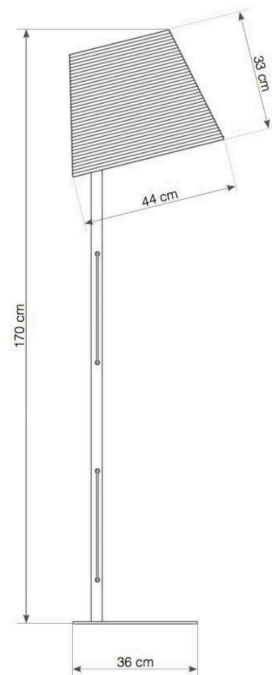

## TILT FLOOR

### TABLE LAMP

BY GRAYPANTS

<b>PRODUCT NAME</b>	Tilt Floor Lamp
<b>DESIGNER</b>	Graypants
<b>MANUFACTURER</b>	Graypants
<b>PRODUCT RANGE</b>	Scraptlights
<b>CATEGORY</b>	Floor
<b>MATERIAL</b>	Corrugated cardboard, gray/black powder -coated steel
<b>PRODUCT CODE</b>	8-133 (Natural) 8-1133 (White)

<b>LIGHT SOURCE</b>	Max 15W LED, E27, 220V
<b>LUMEN OUTPUT</b>	Dependent on bulb.
<b>FINISHES</b>	Natural White
<b>DIMENSIONS</b>	Ø 46, (H) 35 (cm)
<b>CORD</b>	White or Black fabric (inline switch), 2.5m
<b>IP</b>	20
<b>ORIGIN</b>	The Netherlands
<b>WARRANTY</b>	1 year