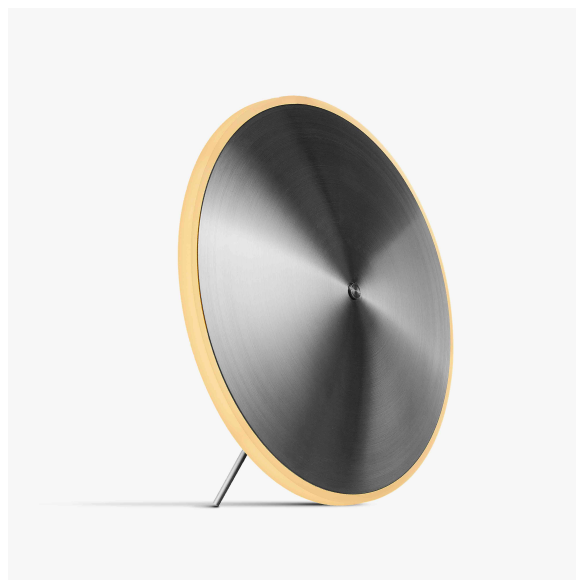

PROJECT	
TYPE	
NOTES	

TABLE10

TABLE

BY GRAYPANTS

PRODUCT NAME	Table10
DESIGNER	Graypants
MANUFACTURER	Graypants
PRODUCT RANGE	Chrona
CATEGORY	Table
MATERIAL	Brass, acrylic diffuser. Stainless Steel, acrylic diffuser.
PRODUCT CODE	8-2011-B (Brass) 8-2011-S (Stainless steel)

LIGHT SOURCE	9W LED
LUMEN OUTPUT	300lm
FINISHES	Brass Stainless Steel
DIMENSIONS	Ø 24, H 23 (cm)
IP	20
ORIGIN	The Netherlands
WARRANTY	1 Year