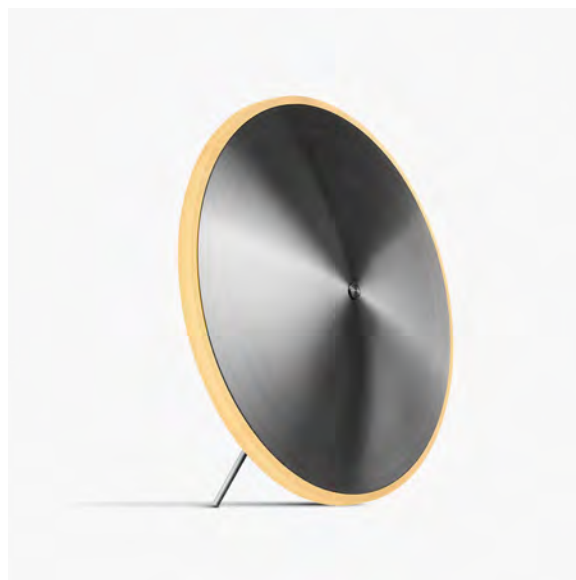

## TABLE10

TABLE

BY GRAYPANTS

<b>PRODUCT NAME</b>	Table10
<b>DESIGNER</b>	Graypants
<b>MANUFACTURER</b>	Graypants
<b>PRODUCT RANGE</b>	Chrona
<b>CATEGORY</b>	Table
<b>MATERIAL</b>	Brass/acrylic diffuser. Stainless Steel/acrylic diffuser.
<b>PRODUCT CODE</b>	8-2011-B (Brass) 8-2011-S (Stainless Steel)
<b>DIMMABLE</b>	No

<b>LIGHT SOURCE</b>	9W LED
<b>LUMEN OUTPUT</b>	300lm
<b>FINISHES</b>	Brass Stainless Steel
<b>DIMENSIONS</b>	Ø 24, H 23 (cm)
<b>IP</b>	20
<b>ORIGIN</b>	The Netherlands
<b>WARRANTY</b>	1 Year