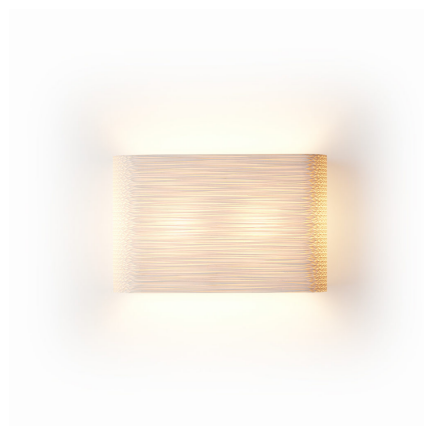

## SKEW

### WALL LIGHTS

BY GRAYPANTS

<b>PRODUCT NAME</b>	Skew
<b>DESIGNER</b>	Graypants
<b>MANUFACTURER</b>	Graypants
<b>PRODUCT RANGE</b>	Scraplights
<b>CATEGORY</b>	Wall Lights
<b>MATERIAL</b>	Recycled corrugated cardboard
<b>PRODUCT CODE</b>	*Available upon request
<b>DIMMABLE</b>	Yes
<b>LIGHT SOURCE</b>	Max 5w x2 LED E14
<b>LUMEN OUTPUT</b>	Dependant on bulb

<b>FINISHES</b>	Natural, White, Blonde
<b>DIMENSIONS</b>	Skew 13 = W 33 x D 10 x H 43 cm Skew 15 = W 38 x D 10 x H 25 cm Skew 22 = W 56 x D 10 x H 36 cm
<b>IP</b>	20
<b>ORIGIN</b>	The Netherlands