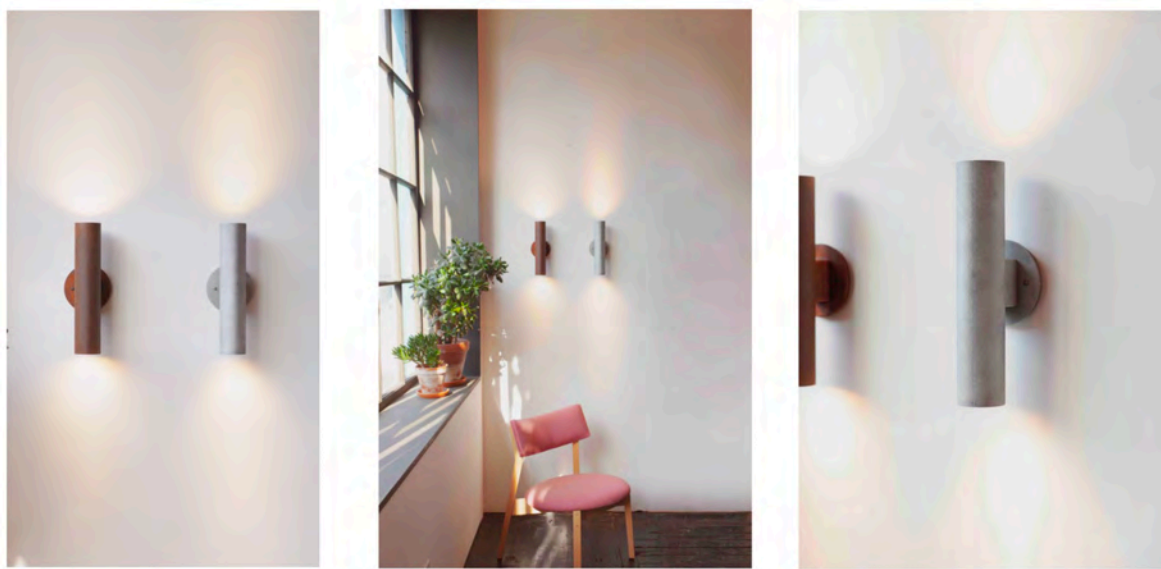

PROJECT	
TYPE	
NOTES	

SCONCE30

WALL

BY GRAYPANTS

PRODUCT NAME	Sconce30
DESIGNER	Graypants
MANUFACTURER	Graypants
PRODUCT RANGE	Roest
CATEGORY	Wall
MATERIAL	Naturally Rusted Steel Zinc
PRODUCT CODE	8-20 (Rust) 8-26 (Zinc)
DIMMABLE	Yes

LIGHT SOURCE	Max 15W LED
LUMEN OUTPUT	Dependent on bulb
DIMENSIONS	Ø 6 x 30 (H) (cm)
IP	20
ORIGIN	The Netherlands
FINISHES	Rust (Natural) Zinc
WARRANTY	1 Year