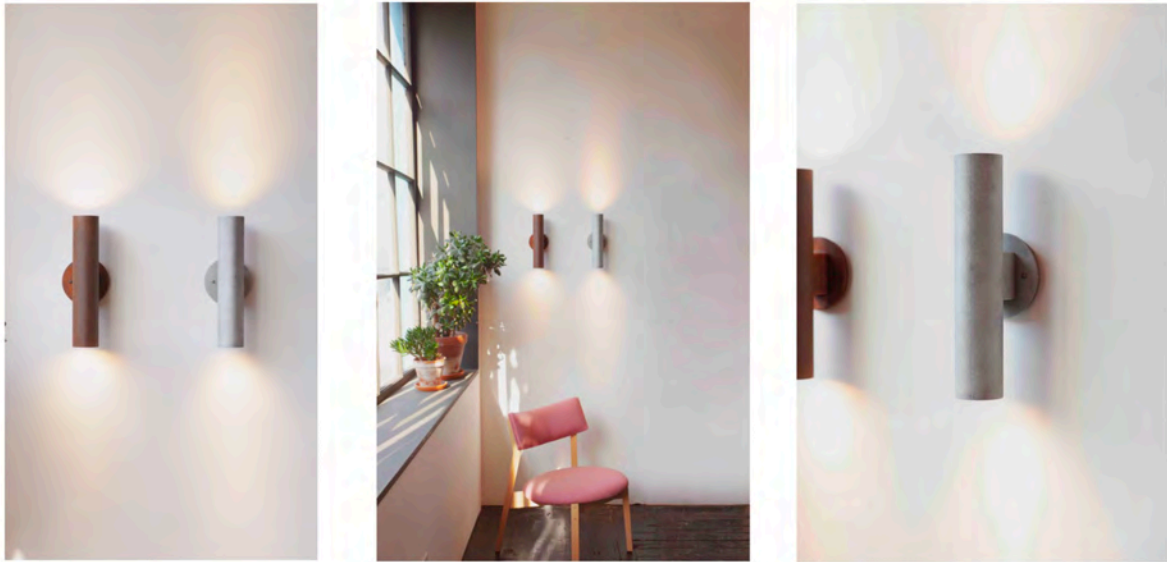

PROJECT	
TYPE	
NOTES	

SCONCE30

WALL

BY GRAYPANTS

PRODUCT NAME	Sconce30
DESIGNER	Graypants
MANUFACTURER	Graypants
PRODUCT RANGE	Roest
CATEGORY	Wall
MATERIAL	Naturally Rusted Steel Zinc
PRODUCT CODE	8-20 (Rust) 8-26 (Zinc)
DIMMABLE	Yes

LIGHT SOURCE	Max 15W LED
LUMEN OUTPUT	Dependent on bulb
DIMENSIONS	Ø 6 x 30 (H) (cm)
IP	20
ORIGIN	The Netherlands
FINISHES	Rust (Natural) Zinc
WARRANTY	1 Year