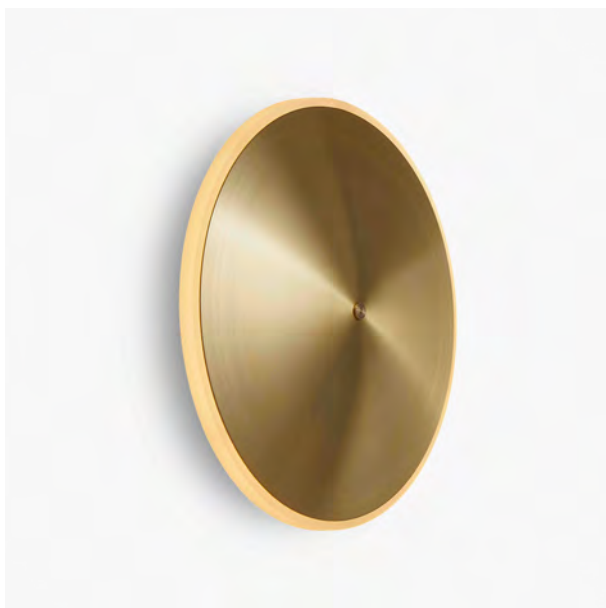

PROJECT	
TYPE	
NOTES	

SCONCE10

WALL

BY GRAYPANTS

PRODUCT NAME	Sconce10
DESIGNER	Graypants
MANUFACTURER	Graypants
PRODUCT RANGE	Chrona
CATEGORY	Wall
MATERIAL	Brass, acrylic diffuser. Stainless Steel, acrylic diffuser.
PRODUCT CODE	8-2010-B (Brass) 8-2010-S (Stainless steel)

LIGHT SOURCE	9W LED
LUMEN OUTPUT	300lm
FINISHES	Brass Stainless Steel
DIMENSIONS	Ø 24, H 23 (cm)
IP	20
ORIGIN	The Netherlands
WARRANTY	1 Year