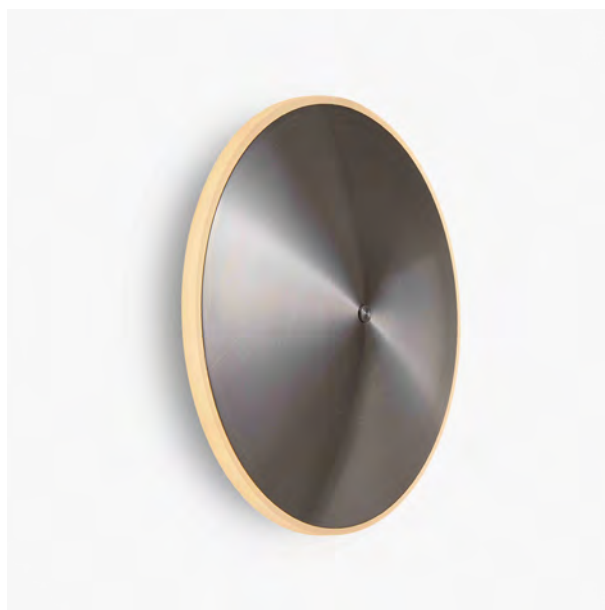

PROJECT	
TYPE	
NOTES	

SCONCE10

WALL

BY GRAYPANTS

PRODUCT NAME	Sconce10
DESIGNER	Graypants
MANUFACTURER	Graypants
PRODUCT RANGE	Chrona
CATEGORY	Wall
MATERIAL	Brass, acrylic diffuser. Stainless Steel, acrylic diffuser.
PRODUCT CODE	8-2010-B (Brass) 8-2010-S (Stainless steel)

LIGHT SOURCE	9W LED
LUMEN OUTPUT	300lm
FINISHES	Brass Stainless Steel
DIMENSIONS	Ø 24, H 23 (cm)
IP	20
ORIGIN	The Netherlands
WARRANTY	1 Year