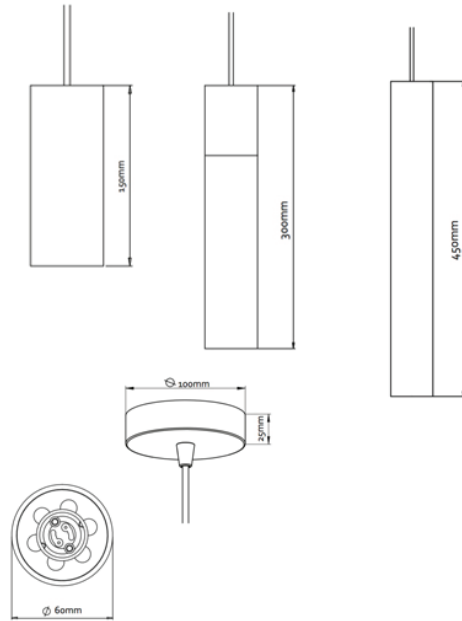

radiantlighting

ROEST VERTICAL ZINC

SUSPENSION

BY GRAYPANTS

PROJECT	
TYPE	
NOTES	

PRODUCT NAME	Roest Vertical Zinc
DESIGNER	Graypants
MANUFACTURER	Graypants
PRODUCT RANGE	Roest
CATEGORY	Suspension
MATERIAL	Steel & Zinc
PRODUCT CODE	150mm: 8-18 300mm: 8-14 450mm: 8-19

LIGHT SOURCE	LED Gu10 Max 10W
LUMEN OUTPUT	Dependent on bulb
FINISHES	Rust
DIMENSIONS	Ø 60 x 150 (H) mm Ø 60 x 300 (H) mm Ø 60 x 450 (H) mm
IP	20
ORIGIN	The Netherlands
WARRANTY	1 Year