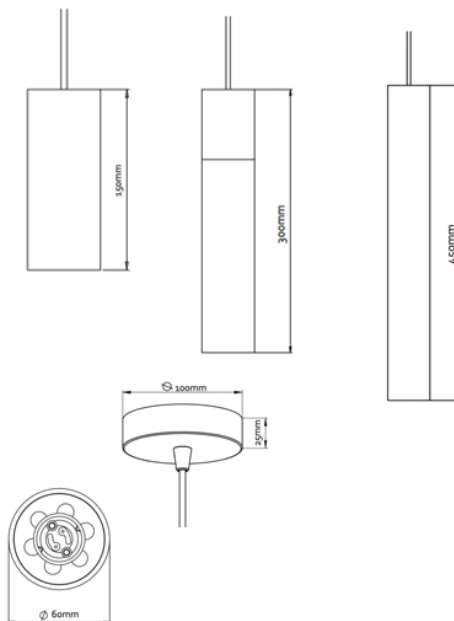

## ROEST VERTICAL

**SUSPENSION**

BY GRAYPANTS

|                      |   |
|----------------------|---|
| <b>PRODUCT NAME</b>  | Roest Vertical                            |
| <b>DESIGNER</b>      | Graypants                                 |
| <b>MANUFACTURER</b>  | Graypants                                 |
| <b>PRODUCT RANGE</b> | Roest                                     |
| <b>CATEGORY</b>      | Suspension                                |
| <b>MATERIAL</b>      | Steel                                     |
| <b>PRODUCT CODE</b>  | 150mm: 8-11<br>300mm: 8-12<br>450mm: 8-13 |

|                     |   |
|---------------------|---|
| <b>LIGHT SOURCE</b> | LED Gu10 Max 10W  |
| <b>LUMEN OUTPUT</b> | Dependent on bulb   |
| <b>FINISHES</b>     | Rust  |
| <b>DIMENSIONS</b>   | Ø 60 x 150 (H) mm<br>Ø 60 x 300 (H) mm<br>Ø 60 x 450 (H) mm |
| <b>IP</b>           | 20  |
| <b>ORIGIN</b>       | The Netherlands   |
| <b>WARRANTY</b>     | 1 Year  |