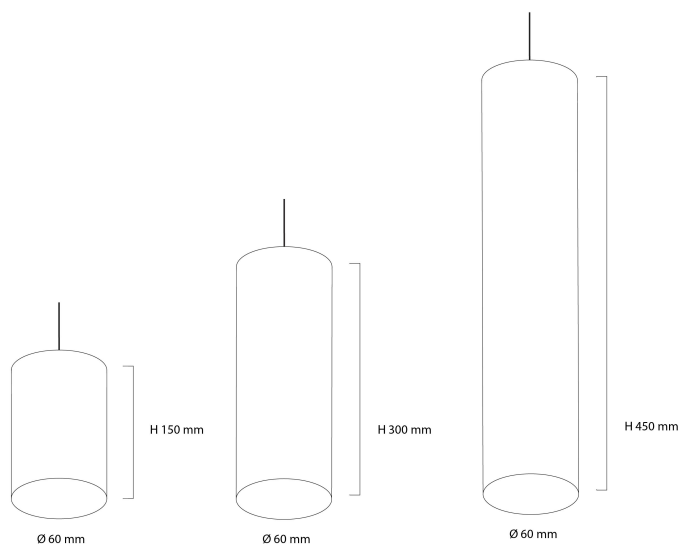

## **ROEST PENDANT ALL ZINC** SUSPENSION

BY GRAYPANTS

<b>PRODUCT NAME</b>	Roest Pendant All Zinc
<b>DESIGNER</b>	Graypants
<b>MANUFACTURER</b>	Graypants
<b>PRODUCT RANGE</b>	Roest
<b>CATEGORY</b>	Suspension
<b>MATERIAL</b>	Zinc
<b>PRODUCT CODE</b>	8-21 (150mm) 8-22 (300mm) 8-23 (450mm)
<b>DIMMABLE</b>	Yes

<b>LIGHT SOURCE</b>	Max 15W LED, GU10, 220-240V
<b>LUMEN OUTPUT</b>	Dependent on bulb
<b>FINISHES</b>	Zinc
<b>DIMENSIONS</b>	Ø 60 x 150 (H) mm Ø 60 x 300 (H) mm Ø 60 x 450 (H) mm
<b>IP</b>	20
<b>ORIGIN</b>	The Netherlands
<b>WARRANTY</b>	1 Year