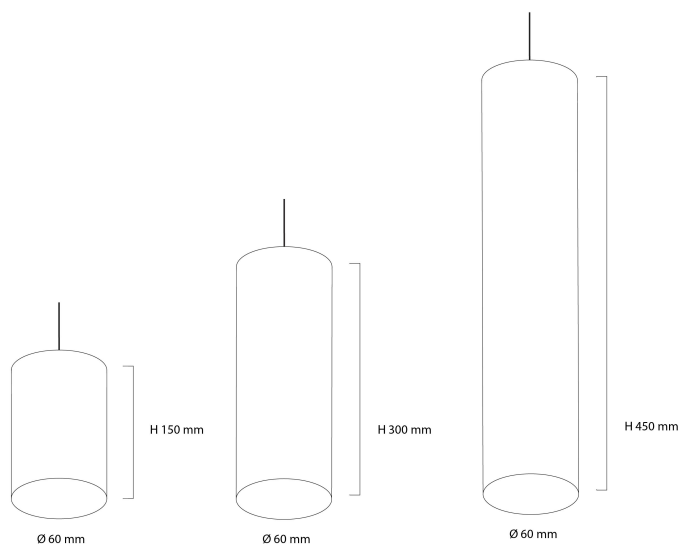

PROJECT	
TYPE	
NOTES	

ROEST PENDANT ALL ZINC SUSPENSION

BY GRAYPANTS

PRODUCT NAME	Roest Pendant All Zinc
DESIGNER	Graypants
MANUFACTURER	Graypants
PRODUCT RANGE	Roest
CATEGORY	Suspension
MATERIAL	Zinc
PRODUCT CODE	8-21 (150mm) 8-22 (300mm) 8-23 (450mm)
DIMMABLE	Yes

LIGHT SOURCE	Max 15W LED, GU10, 220-240V
LUMEN OUTPUT	Dependent on bulb
FINISHES	Zinc
DIMENSIONS	Ø 60 x 150 (H) mm Ø 60 x 300 (H) mm Ø 60 x 450 (H) mm
IP	20
ORIGIN	The Netherlands
WARRANTY	1 Year