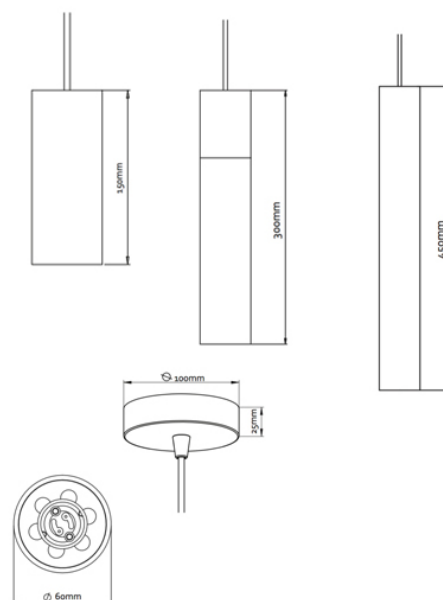

PROJECT	
TYPE	
NOTES	

ROEST PENDANT

SUSPENSION

BY GRAYPANTS

PRODUCT NAME	Roest Pendant	
DESIGNER	Graypants	
MANUFACTURER	Graypants	
PRODUCT RANGE	Roest	
CATEGORY	Suspension	
MATERIAL	Steel	Steel/Zinc
PRODUCT CODE	Natural: 8-11 (150mm) 8-12 (300mm) 8-13 (450mm)	Zinc: 8-18 (150mm) 8-14 (300mm) 8-19 (450mm)

LIGHT SOURCE	Max 15W LED, GU10, 220-240V
LUMEN OUTPUT	Dependent on bulb
FINISHES	Rust (Natural) Zinc
DIMENSIONS	Ø 60 x 150 (H) mm Ø 60 x 300 (H) mm Ø 60 x 450 (H) mm
IP	20
ORIGIN	The Netherlands
WARRANTY	1 Year