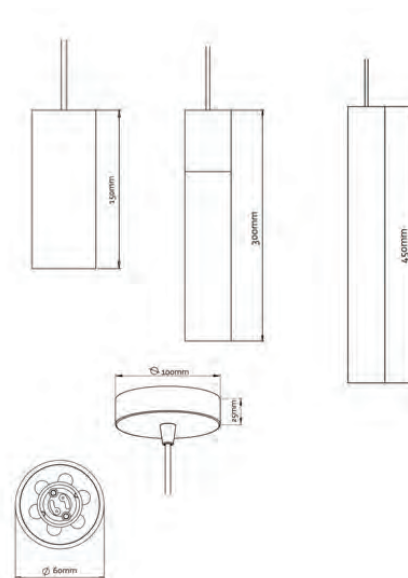

PROJECT	
TYPE	
NOTES	

ROEST PENDANT

SUSPENSION

BY GRAYPANTS

PRODUCT NAME	Roest Pendant	
DESIGNER	Graypants	
MANUFACTURER	Graypants	
PRODUCT RANGE	Roest	
CATEGORY	Suspension	
MATERIAL	Steel	Steel/Zinc
PRODUCT CODE	Natural: 8-11 (150mm) 8-12 (300mm) 8-13 (450mm)	Zinc: 8-18 (150mm) 8-14 (300mm) 8-19 (450mm)

LIGHT SOURCE	Max 15W LED, GU10, 220-240V
LUMEN OUTPUT	Dependent on bulb
FINISHES	Rust (Natural) Zinc
DIMENSIONS	Ø 60 x 150 (H) mm Ø 60 x 300 (H) mm Ø 60 x 450 (H) mm
IP	20
ORIGIN	The Netherlands
WARRANTY	1 Year